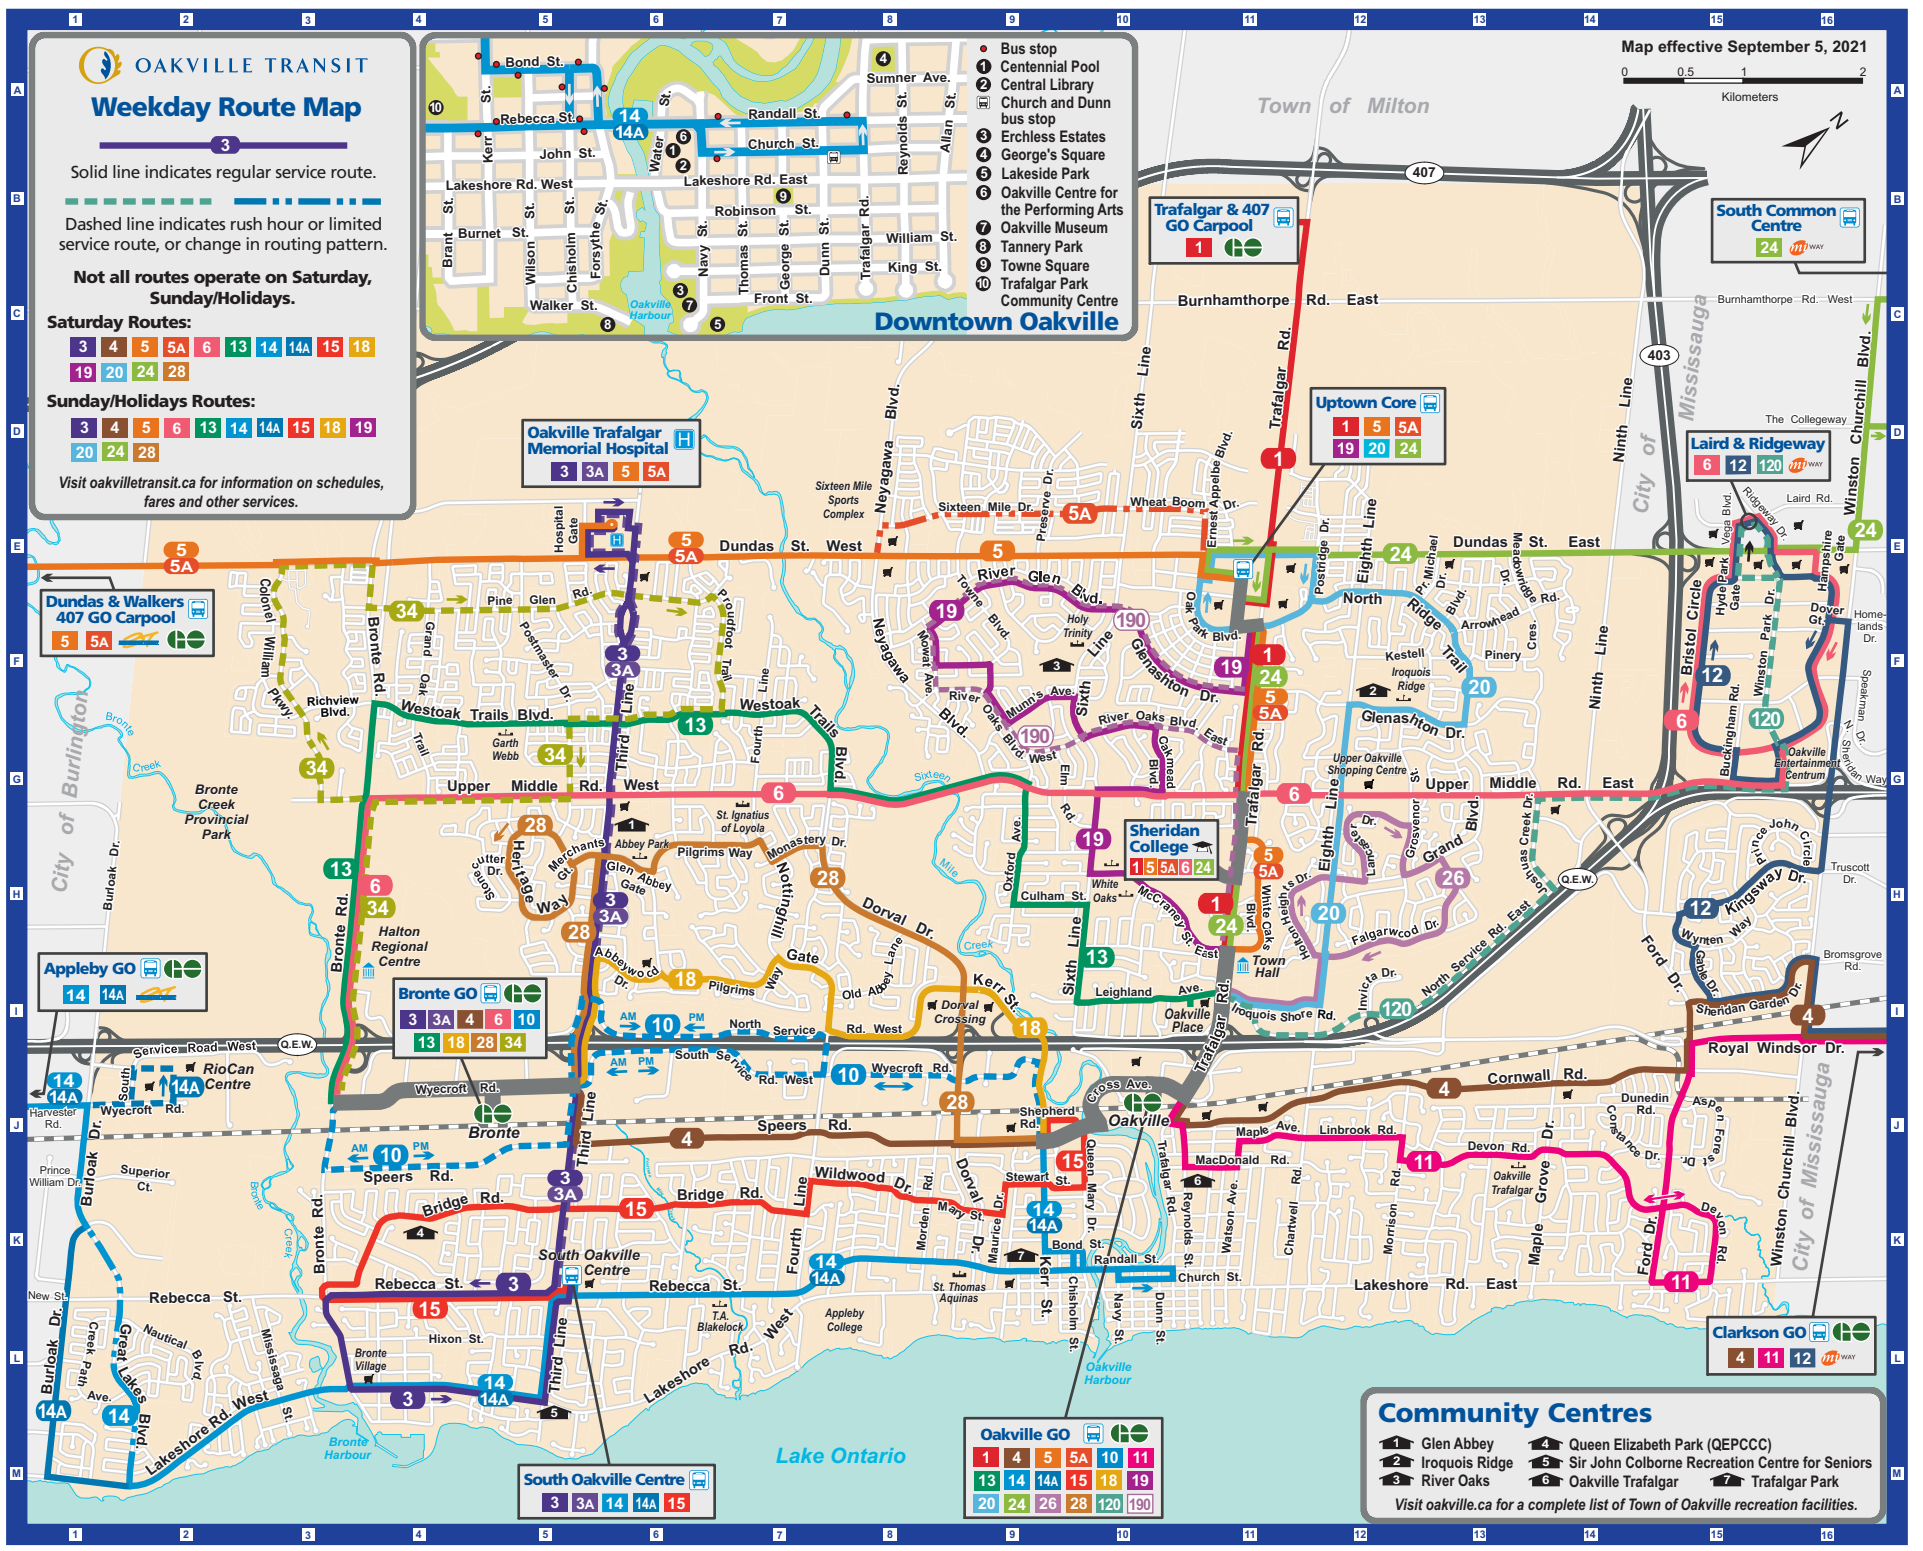

OAKVILLE TRANSIT

Weekday Route Map

Solid line indicates regular service route.

Dashed line indicates rush hour or limited service route, or change in routing pattern.

Not all routes operate on Saturday, Sunday/Holidays.

Saturday Routes:

3 4 5 5A 6 13 14 14A 15 18
19 20 24 28

Sunday/Holidays Routes:

3 4 5 6 13 14 14A 15 18 19
20 24 28

Visit oakvilletransit.ca for information on schedules, fares and other services.

Downtown Oakville

- 1 Bus stop
- 2 Centennial Pool
- 3 Central Library
- 4 Church and Dunn bus stop
- 5 Erchless Estates
- 6 George's Square
- 7 Lakeside Park
- 8 Oakville Centre for the Performing Arts
- 9 Oakville Museum
- 10 Tannery Park
- 11 Towne Square
- 12 Trafalgar Park Community Centre

Map effective September 5, 2021

Dundas & Walkers 407 GO Carpool

5 5A

Appley GO

14 14A

Bronte GO

3 3A 4 6 10
13 18 28 34

South Oakville Centre