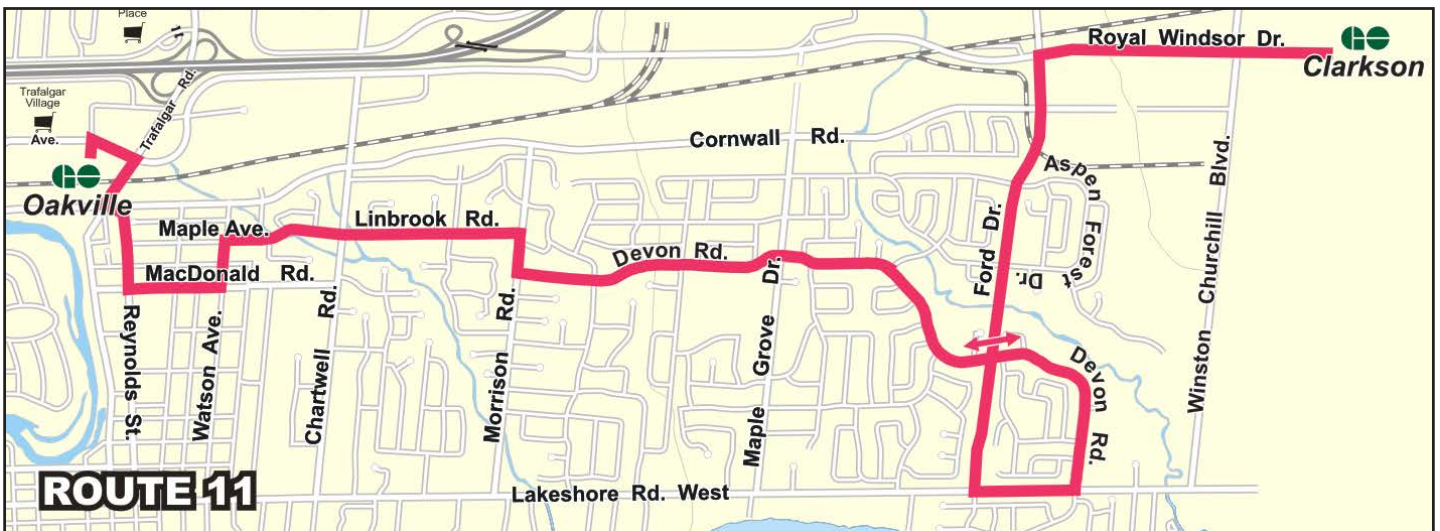

Late Night Service departs from the Oakville GO station at 11:40 p.m., 12:30 and 1:30 a.m., Monday to Saturday, and 7:40

p.m. on Sunday and holidays. Let the driver know the nearest bus stop to your destination within Oakville. Drop-off service covers up to Winston Churchill Blvd. only.

While every effort will be made to operate our service to these timetables, all schedules including bus stop times and transfer times are based on normal traffic and weather conditions and as such are subject to change. Oakville Transit will not be responsible for any loss, damage or inconvenience that may result from any errors, omissions or service delays.

Have you tried real-time bus tracking?

Track your bus at oakvilletransit.ca or download the Oakville Transit mobile app.

Oakville Transit
430 Wynecroft Road
8:30 a.m. - 4:30 p.m.
Monday - Friday

oakvilletransit.ca
[@oakvilletransit](https://twitter.com/oakvilletransit)

Mailing Address
Oakville Transit
1225 Trafalgar Road
Oakville, ON L6H 0H3

Info Line 905-815-2020
care-A-van 905-337-9222