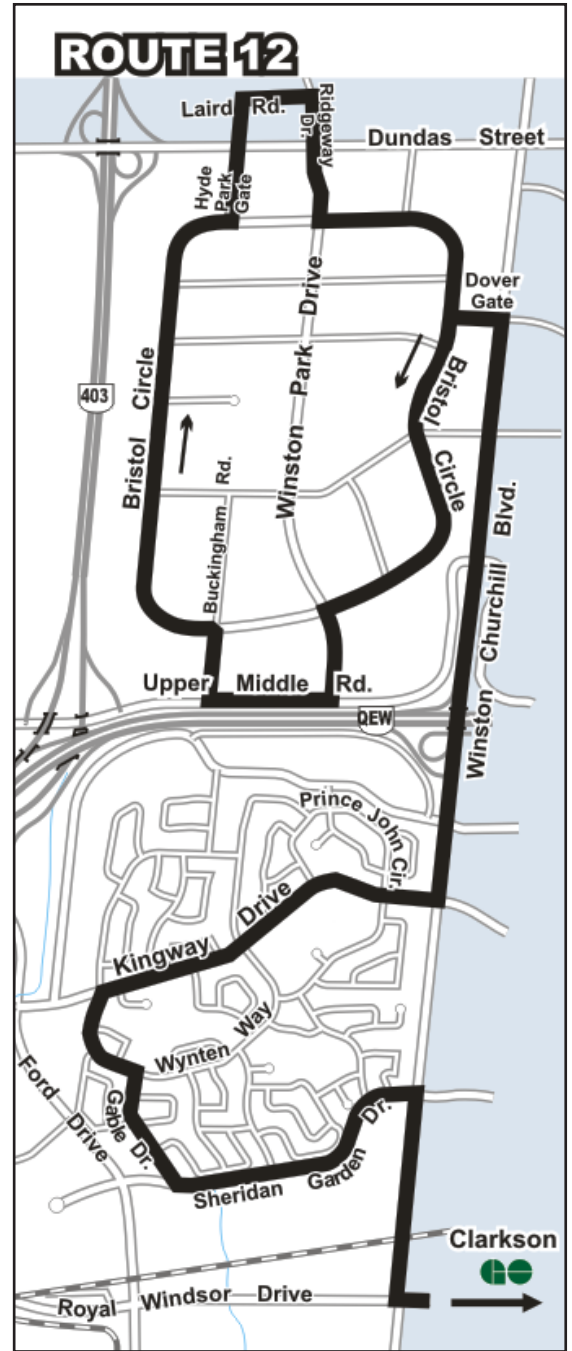

12

WINSTON PARK

Monday to Friday Effective July 2, 2017

Timepoint	Clarkson GO (Depart)	Royal Windsor & W. Churchill	Kingsway & Wynten	Kingsway & W. Churchill	Bristol Circle & Dover Gate	Bristol Circle & Buckingham	Laird & Ridgeway (Ar.)	Laird & Ridgeway (Dp.)	Bristol Circle & Dover Gate	Kingsway & W. Churchill	Kingsway & Wynten	Royal Windsor & W. Churchill	Clarkson GO (Arrive)
Monday to Friday													
	To Winston Park							To Clarkson GO					
a.m.	--	--	--	--	--	--	--	--	--	6:10	6:13	6:18	6:25
	--	--	--	--	--	--	--	--	--	6:35	6:38	6:43	6:50
	6:25	6:29	6:34	6:37	6:43	6:48	6:54	6:55	6:59	7:05	7:08	7:13	7:20
	6:55	6:59	7:04	7:07	7:13	7:18	7:24	7:25	7:29	7:35	7:38	7:43	7:50
	7:25	7:29	7:34	7:37	7:43	7:48	7:54	7:55	7:59	8:05	8:08	8:13	8:20
	8:00	8:04	8:09	8:12	8:18	8:23	8:29	8:30	8:34	8:40	8:43	8:48	8:55
	8:30	8:34	8:39	8:42	8:48	8:53	8:59	9:00	9:04	9:10	9:13	9:18	9:25
	9:00	9:04	9:09	9:12	9:18	9:23	9:29	9:30	9:34	9:40	9:43	9:48	9:55
	10:00	10:04	10:09	10:12	10:18	10:23	10:29	10:30	10:34	10:40	10:43	10:48	10:55
	<i>and every 60 minutes until</i>							<i>and every 60 minutes until</i>					
	2:00	2:04	2:09	2:12	2:18	2:23	2:29	2:30	2:34	2:40	2:43	2:48	2:55
	3:00	3:04	3:09	3:12	3:18	3:23	3:29	3:30	3:34	3:40	3:43	3:48	3:55
	3:55	3:59	4:04	4:07	4:13	4:18	4:24	4:25	4:29	4:35	4:38	4:43	4:50
	4:30	4:34	4:39	4:42	4:48	4:53	4:59	5:00	5:04	5:10	5:13	5:18	5:25
	5:00	5:04	5:09	5:12	5:18	5:23	5:29	5:30	5:34	5:40	5:43	5:48	5:55
p.m.	5:30	5:34	5:39	5:42	5:48	5:53	5:59	6:00	6:04	6:10	6:13	6:18	6:25
	6:00	6:04	6:09	6:12	6:18	6:23	6:29	6:30	6:34	6:40	6:43	6:48	6:55
	6:30	6:34	6:39	6:42	6:48	6:53	6:59	--	--	--	--	--	--
	7:00	7:04	7:09	7:12	7:18	7:23	7:29	7:30	7:34	7:40	7:43	7:48	7:55
	8:00	8:04	8:09	8:12	8:18	8:23	8:29	8:30	8:34	8:40	8:43	8:48	8:55
	9:00	9:04	9:09	9:12	9:18	9:23	9:29	9:30	9:34	9:40	9:43	9:48	9:55
	10:00	10:04	10:09	10:12	10:18	10:23	10:29	10:30	10:34	10:40	10:43	10:48	10:55