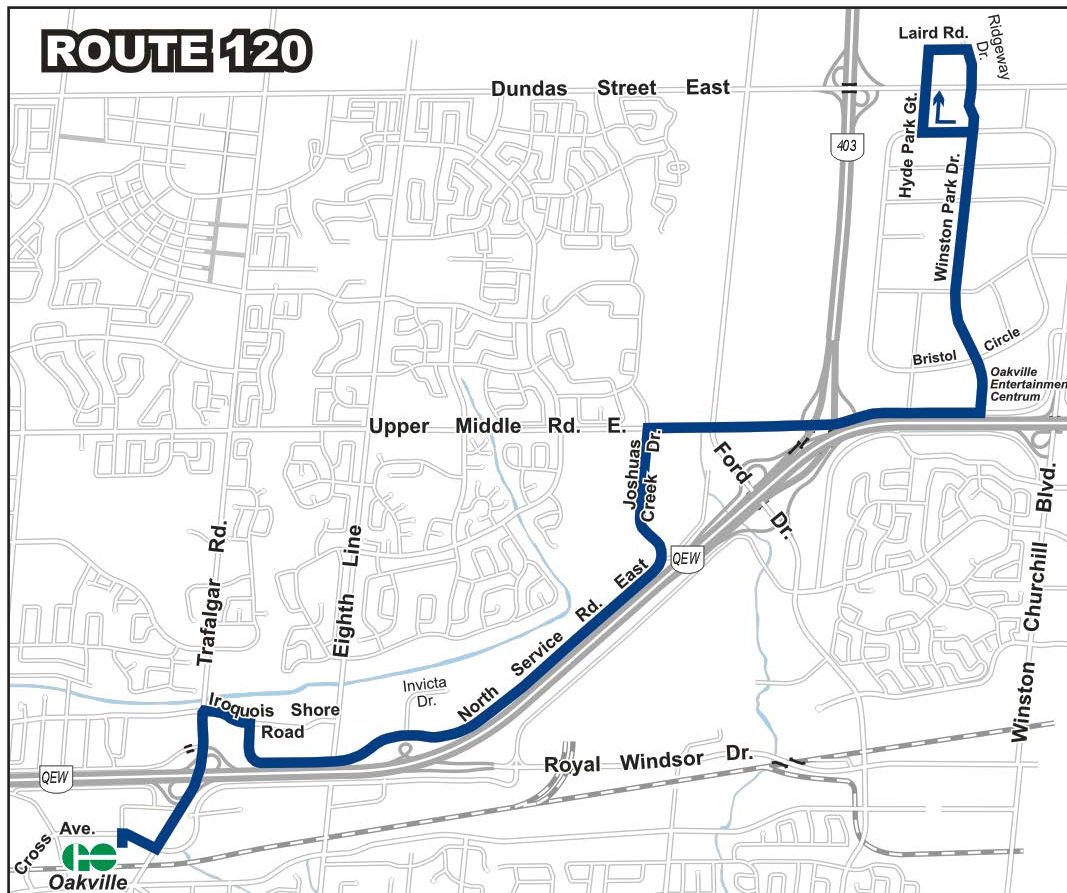

120

EAST INDUSTRIAL

Monday to Friday

Effective September 4, 2016

Timepoint	Oakville GO (Depart)	N. Service & Eighth Line	Joshuas Ck. & Up. Middle	Winston Pk. & Bristol Cl.	Laird & Ridgeway	Winston Pk. & Bristol Cl.	Joshuas Ck. & Up. Middle	N. Service & Eighth Line	Oakville GO (Arrive)
Monday to Friday									
	To Winston Park				To Oakville GO				
a.m.	6:35	6:42	6:48	6:53	7:00	7:05	7:10	7:16	7:26
	7:05	7:12	7:18	7:23	7:30	7:35	7:40	7:46	7:56
	7:35	7:42	7:48	7:53	8:00	8:05	8:10	8:16	8:26
	8:05	8:12	8:18	8:23	8:30	8:35	8:40	8:46	8:56
	8:35	8:42	8:48	8:53	9:00	9:05	9:10	9:16	9:26
p.m.	3:25	3:32	3:38	3:43	3:50	3:55	4:00	4:06	4:16
	3:55	4:02	4:08	4:13	4:20	4:25	4:30	4:36	4:46
	4:25	4:32	4:38	4:43	4:50	4:55	5:00	5:06	5:16
	4:55	5:02	5:08	5:13	5:20	5:25	5:30	5:36	5:46
	5:25	5:32	5:38	5:43	5:50	5:55	6:00	6:06	6:16
	5:55	6:02	6:08	6:13	6:20	6:25	6:30	6:36	6:46

Have you tried real-time bus tracking?
 Track your bus at oakvilletransit.ca or download the Oakville Transit mobile app.

Download on the **App Store** | GET IT ON **Google play**

Oakville Transit
 430 Wycroft Road
 8:30 a.m. - 4:30 p.m.
 Monday - Friday

Mailing Address
 Oakville Transit
 1225 Trafalgar Road
 Oakville, ON L6H 0H3

oakvilletransit.ca
 @oakvilletransit

Info Line 905-815-2020
 care-A-van 905-337-9222

While every effort will be made to operate our service to these timetables, all schedules including bus stop times and transfer times are based on normal traffic and weather conditions and as such are subject to change. Oakville Transit will not be responsible for any loss, damage or inconvenience that may result from any errors, omissions or service delays.