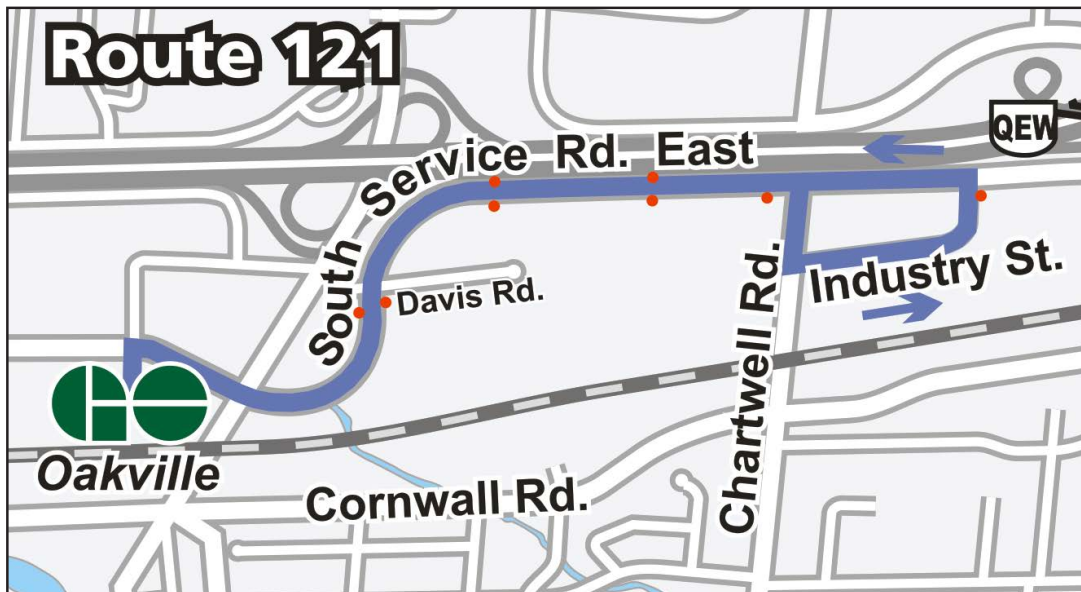

121

SOUTHEAST INDUSTRIAL

Monday to Friday Effective January 3, 2017

Timepoint	Oakville GO (Depart)	South Service & Chartwell	Industry & South Service	Oakville GO (Arrive)
Monday to Friday				
Southeast Industrial–Oakville GO				
a.m.	7:34	7:38	7:39	7:44
	7:46	7:50	7:51	7:56
	7:58	8:02	8:03	8:08
	8:10	8:14	8:15	8:20
	8:22	8:26	8:27	8:32
	8:34	8:38	8:39	8:44
	8:46	8:50	8:51	8:56
	8:58	9:02	9:03	9:08
	9:10	9:14	9:15	--
	p.m.	4:30	4:34	4:35
4:42		4:46	4:47	4:52
4:54		4:58	4:59	5:04
5:06		5:10	5:11	5:16
5:18		5:22	5:23	5:28
5:30		5:34	5:35	5:40
5:42		5:46	5:47	5:52
5:54		5:58	5:59	6:04
6:06		6:10	6:11	6:16

Have you tried real-time bus tracking?
 Track your bus at oakvilletransit.ca or download the Oakville Transit mobile app.

Oakville Transit
 430 Wycroft Road
 8:30 a.m. - 4:30 p.m.
 Monday - Friday

Mailing Address
 Oakville Transit
 1225 Trafalgar Road
 Oakville, ON L6H 0H3