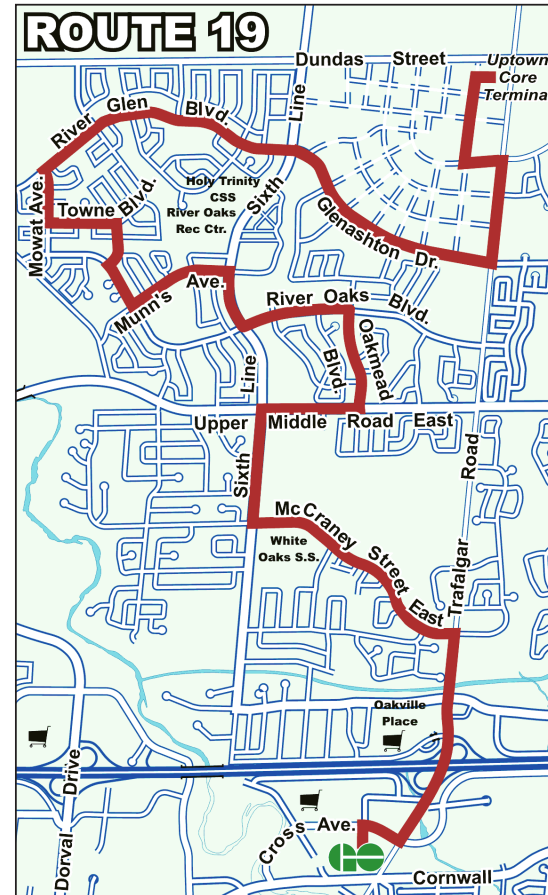

Continue from Route 20	Uptown Core (Depart)	River Glen & Sixth Line	Mowat & Levanna	River Oaks & Oakmead	McCraney & Montclair	Oakville GO (Arrive)
<b>Saturday</b>						
<b>To Oakville GO</b>						
6:35	6:42	6:46	6:52	6:57	7:08	
→	7:35	7:42	7:46	7:52	7:57	8:08
→	8:35	8:42	8:46	8:52	8:57	9:08
→	9:35	9:42	9:46	9:52	9:57	10:08
→	10:05	10:12	10:16	10:22	10:27	10:38
→	10:35	10:42	10:46	10:52	10:57	11:08
→	11:05	11:12	11:16	11:22	11:27	11:38
→	11:35	11:42	11:46	11:52	11:57	12:08
<i>and every 30 minutes until</i>						
→	4:35	4:42	4:46	4:52	4:57	5:08
→	5:05	5:12	5:16	5:22	5:27	5:38
→	5:35	5:42	5:46	5:52	5:57	6:08
→	6:35	6:42	6:46	6:52	6:57	7:08
→	7:35	7:42	7:46	7:52	7:57	8:08
→	8:35	8:42	8:46	8:52	8:57	9:08
→	9:35	9:42	9:46	9:52	9:57	10:08
→	10:35	10:42	10:46	10:52	10:57	11:08
<b>Sunday / Holidays</b>						
<b>To Oakville GO</b>						
7:35	7:42	7:46	7:52	7:57	8:08	
→	8:35	8:42	8:46	8:52	8:57	9:08
→	9:35	9:42	9:46	9:52	9:57	10:08
<i>and every 60 minutes until</i>						
→	4:35	4:42	4:46	4:52	4:57	5:08
→	5:35	5:42	5:46	5:52	5:57	6:08
→	6:35	6:42	6:46	6:52	6:57	7:08