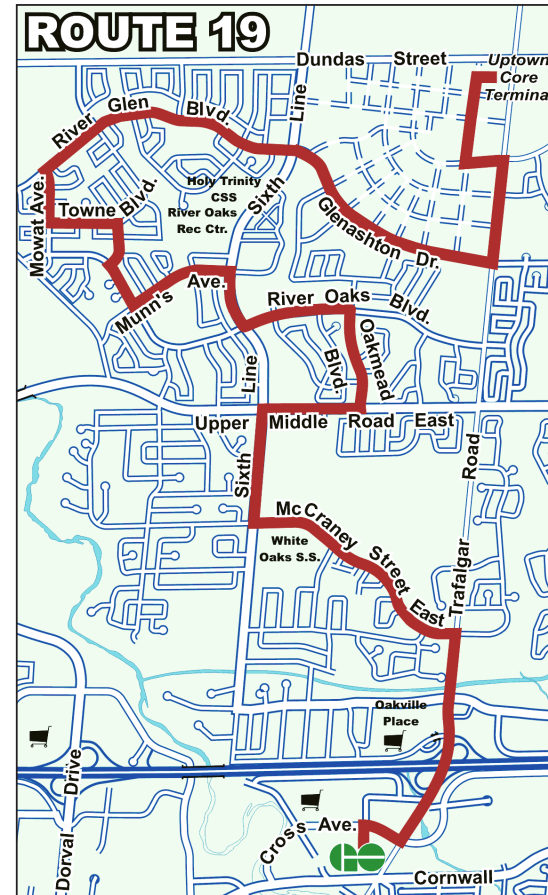

Continue from Route 20	Uptown Core (Depart)	River Glen & Sixth Line	Mowat & Levanna	River Oaks & Oakmead	McCraney & Montclair	Oakville GO (Arrive)
Monday to Friday						
To Oakville GO						
	5:50	5:57	6:01	6:07	6:12	6:23
	6:05	6:12	6:16	6:22	6:27	6:38
→	6:20	6:27	6:31	6:37	6:42	6:53
→	6:35	6:42	6:46	6:52	6:57	7:08
→	6:50	6:57	7:01	7:07	7:12	7:23
→	7:05	7:12	7:16	7:22	7:27	7:38
→	7:20	7:27	7:31	7:37	7:42	7:53
→	7:35	7:42	7:46	7:52	7:57	8:08
→	7:50	7:57	8:01	8:07	8:12	8:23
→	8:05	8:12	8:16	8:22	8:27	8:38
→	8:20	8:27	8:31	8:37	8:42	8:53
	8:35	8:42	8:46	8:52	8:57	9:08
→	9:05	9:12	9:16	9:22	9:27	9:38
→	9:35	9:42	9:46	9:52	9:57	10:08
<i>and every 30 minutes until</i>						
→	3:35	3:42	3:46	3:52	3:57	4:08
→	4:05	4:12	4:16	4:22	4:27	4:38
→	4:35	4:42	4:46	4:52	4:57	5:08
→	4:50	4:57	5:01	5:07	5:12	5:23
→	5:05	5:12	5:16	5:22	5:27	5:38
→	5:20	5:27	5:31	5:37	5:42	5:53
→	5:35	5:42	5:46	5:52	5:57	6:08
→	5:50	5:57	6:01	6:07	6:12	6:23
→	6:05	6:12	6:16	6:22	6:27	6:38
→	6:20	6:27	6:31	6:37	6:42	6:53
→	6:35	6:42	6:46	6:52	6:57	7:08
→	7:05	7:12	7:16	7:22	7:27	7:38
→	7:35	7:42	7:46	7:52	7:57	8:08
→	8:05	8:12	8:16	8:22	8:27	8:38
→	9:05	9:12	9:16	9:22	9:27	9:38
→	10:05	10:12	10:16	10:22	10:27	10:38
→	11:05	11:12	11:16	11:22	11:27	11:38

Late Night Service departs from the Oakville GO station at 11:40 p.m., 12:30 and 1:30 a.m., Monday to Saturday, and 7:40 p.m. on Sunday and holidays. Let the driver know the nearest bus stop to your destination.

Oakville Transit
430 Wyecroft Road
8:30 a.m. - 4:30 p.m.
Monday - Friday

Mailing Address
Oakville Transit
1225 Trafalgar Road
Oakville, ON L6H 0H3
oakvilletransit.ca
@oakvilletransit
Info Line 905-815-2020
care-A-van 905-337-9222

Have you tried real-time bus tracking?
Track your bus at oakvilletransit.ca or download the Oakville Transit mobile app.

Download on the **App Store** | GET IT ON **Google play**

While every effort will be made to operate our service to these timetables, all schedules including bus stop times and transfer times are based on normal traffic and weather conditions and as such are subject to change. Oakville Transit will not be responsible for any loss, damage or inconvenience that may result from any errors, omissions or service delays.