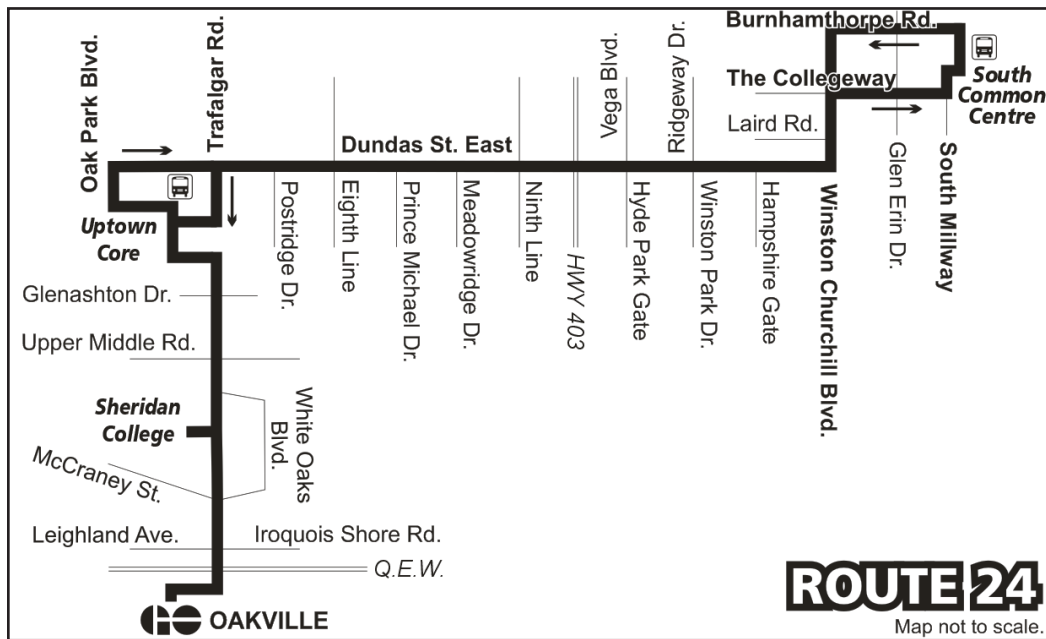

Timepoint	Oakville GO (Depart)	Sheridan College	Trafalgar & Upper Middle	Uptown Core	Dundas & Eighth Line	Dundas & Hampshire	South Common (Arrive)	South Common (Depart)	Dundas & Hampshire	Dundas & Eighth Line	Uptown Core	Trafalgar & Upper Middle	Sheridan College	Oakville GO (Arrive)
Saturday														
To South Common							To Oakville GO							
a.m.	6:40	6:49	6:52	7:00	7:05	7:12	7:21	7:25	7:35	7:42	7:48	7:54	7:57	8:06
	7:10	7:19	7:22	7:30	7:35	7:42	7:51	7:55	8:05	8:12	8:18	8:24	8:27	8:36
	7:40	7:49	7:52	8:00	8:05	8:12	8:21	8:25	8:35	8:42	8:48	8:54	8:57	9:06
<i>and every 30 minutes until</i>							<i>and every 30 minutes until</i>							
p.m.	6:40	6:49	6:52	7:00	7:05	7:12	7:21	7:25	7:35	7:42	7:48	7:54	7:57	8:06
	7:10	7:19	7:22	7:30	7:35	7:42	7:51	7:55	8:05	8:12	8:18	8:24	8:27	8:36
	7:40	7:49	7:52	8:00	8:05	8:12	8:21	8:25	8:35	8:42	8:48	8:54	8:57	9:06
	8:40	8:49	8:52	9:00	9:05	9:12	9:21	9:25	9:35	9:42	9:48	9:54	9:57	10:06
	9:40	9:49	9:52	10:00	10:05	10:12	10:21	10:25	10:35	10:42	10:48	10:54	10:57	11:06
	10:40	10:49	10:52	11:00	11:05	11:12	11:21	11:25	11:35	11:42	11:48	11:54	11:57	12:06
Sunday / Holidays														
To South Common							To Oakville GO							
a.m.	--	--	--	--	--	--	--	8:25	8:35	8:42	8:48	8:54	8:57	9:06
	8:10	8:19	8:22	8:30	8:35	8:42	8:51	8:55	9:05	9:12	9:18	9:24	9:27	9:36
	8:40	8:49	8:52	9:00	9:05	9:12	9:21	9:25	9:35	9:42	9:48	9:54	9:57	10:06
	9:10	9:19	9:22	9:30	9:35	9:42	9:51	9:55	10:05	10:12	10:18	10:24	10:27	10:36
<i>and every 30 minutes until</i>							<i>and every 30 minutes until</i>							
p.m.	5:40	5:49	5:52	6:00	6:05	6:12	6:21	6:25	6:35	6:42	6:48	6:54	6:57	7:06
	6:10	6:19	6:22	6:30	6:35	6:42	6:51	6:55	7:05	7:12	7:18	7:24	7:27	7:36
	6:40	6:49	6:52	7:00	7:05	7:12	7:21	7:25	7:35	7:42	7:48	7:54	7:57	8:06

Late Night Service

departs from the Oakville GO station at 11:40 p.m., 12:30 and 1:30 a.m., Monday to Saturday, and 7:40 p.m. on Sunday and holidays. Let the driver know the nearest bus stop to your destination within Oakville.

Drop-off service covers up to Winston Churchill Blvd. only.

Have you tried real-time bus tracking?

Track your bus at oakvilletransit.ca or download the Oakville Transit mobile app.

Oakville Transit

430 Wyecroft Road
8:30 a.m. - 4:30 p.m.
Monday - Friday

oakvilletransit.ca
[@oakvilletransit](https://twitter.com/oakvilletransit)

Mailing Address

Oakville Transit
1225 Trafalgar Road
Oakville, ON L6H 0H3

Info Line 905-815-2020
care-A-van 905-337-9222

While every effort will be made to operate our service to these timetables, all schedules including bus stop times and transfer times are based on normal traffic and weather conditions and as such are subject to change. Oakville Transit will not be responsible for any loss, damage or inconvenience that may result from any errors, omissions or service delays.