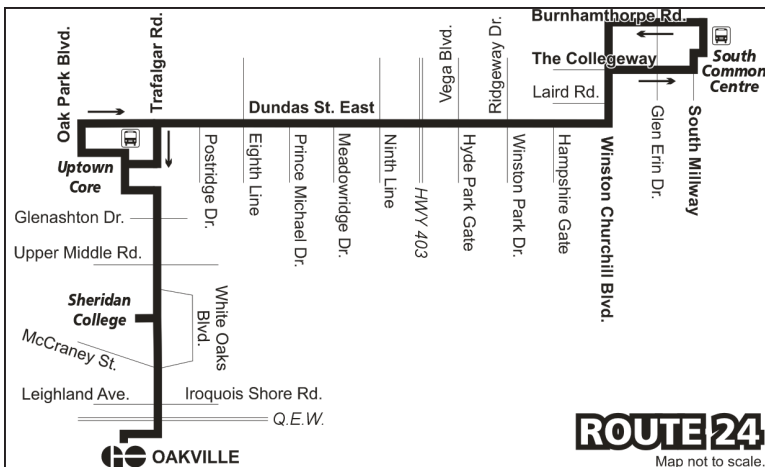

Late Night Service departs from the Oakville GO station at 11:40 p.m., 12:30 and 1:30 a.m., Monday to Saturday, and 7:40 p.m. on Sunday and holidays. Let the driver know the nearest bus stop to your destination within Oakville. Drop-off service covers up to Winston Churchill Blvd. only.

Drop-off service covers up to Winston Churchill Blvd. only.

Have you tried real-time bus tracking?

Track your bus at oakvilletransit.ca or download the Oakville Transit mobile app.

Oakville Transit

430 Wyecroft Road
8:30 a.m. - 4:30 p.m.
Monday - Friday