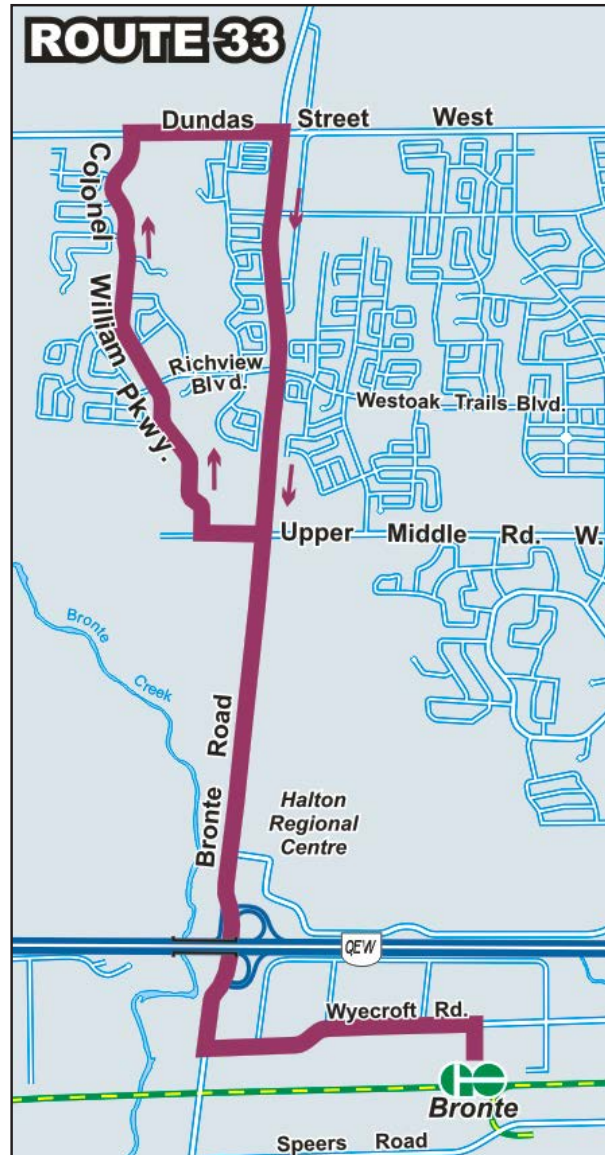

33

PALERMO

Effective September 4, 2016

Timepoint	Bronte GO (Depart)	Wycroft & Bronte	Bronte & Upper Middle	Col. William & Dundas	Bronte & Richview	Wycroft & Bronte	Bronte GO (Arrive)
Monday to Friday							
	To Palermo			To Bronte GO			
a.m.	--	--	6:16	6:21	6:25	6:30	6:34
	7:08	7:11	7:16	7:21	7:25	7:30	7:34
	8:08	8:11	8:16	8:21	8:25	8:30	8:34
	9:08	9:11	9:16	9:21	9:25	9:30	9:34
	<i>and every 60 minutes until</i>						
p.m.	2:08	2:11	2:16	2:21	2:25	2:30	2:34
	3:08	3:11	3:16	3:21	3:25	3:30	3:34
	4:12	4:15	4:20	4:25	4:29	4:34	4:38
	5:12	5:15	5:20	5:25	5:29	5:34	5:38
	6:12	6:15	6:20	6:25	6:29	6:34	6:38
	7:12	7:15	7:20	7:25	7:29	7:34	7:38
	8:08	8:11	8:16	8:21	8:25	8:30	8:34
	9:08	9:11	9:16	9:21	9:25	9:30	9:34
	10:08	10:11	10:16	10:21	10:25	10:30	10:34

Timepoint	Bronte GO (Depart)	Wycroft & Bronte	Bronte & Up. Middle	Col. William & Dundas	Bronte & Richview	Wycroft & Bronte	Bronte GO (Arrive)
Saturday							
	To Palermo			To Bronte GO			
a.m.	--	--	7:16	7:21	7:25	7:30	7:34
	8:08	8:11	8:16	8:21	8:25	8:30	8:34
	9:08	9:11	9:16	9:21	9:25	9:30	9:34
	10:08	10:11	10:16	10:21	10:25	10:30	10:34
	<i>and every 60 minutes until</i>						
p.m.	8:08	8:11	8:16	8:21	8:25	8:30	8:34
	9:08	9:11	9:16	9:21	9:25	9:30	9:34
	10:08	10:11	10:16	10:21	10:25	10:30	10:34
Sunday / Holidays							
	To Palermo			To Bronte GO			
a.m.	--	--	8:16	8:21	8:25	8:30	8:34
	9:08	9:11	9:16	9:21	9:25	9:30	9:34
	10:08	10:11	10:16	10:21	10:25	10:30	10:34
	11:08	11:11	11:16	11:21	11:25	11:30	11:34
	<i>and every 60 minutes until</i>						
p.m.	5:08	5:11	5:16	5:21	5:25	5:30	5:34
	6:08	6:11	6:16	6:21	6:25	6:30	6:34
	7:08	7:11	7:16	7:21	7:25	7:30	7:34