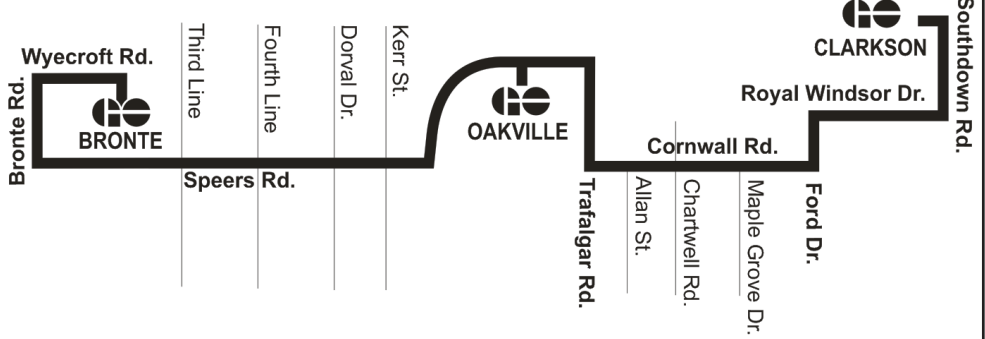

ROUTE 4

Map not to scale.

Late Night Service
departs from the Oakville GO station at 11:40 p.m., 12:30 and 1:30 a.m., Monday to Saturday, and 7:40 p.m. on Sunday and holidays. Let the driver know the nearest bus stop to your destination within Oakville. Drop-off service covers up to Winston Churchill Blvd. only.

While every effort will be made to operate our service to these timetables, all schedules including bus stop times and transfer times are based on normal traffic and weather conditions and as such are subject to change. Oakville Transit will not be responsible for any loss, damage or inconvenience that may result from any errors, omissions or service delays.

Have you tried real-time bus tracking?
Track your bus at oakvilletransit.ca or download the Oakville Transit mobile app.

Download on the **App Store** | GET IT ON **Google play**

Oakville Transit
430 Wycroft Road
8:30 a.m. - 4:30 p.m.
Monday - Friday

Mailing Address
Oakville Transit
1225 Trafalgar Road
Oakville, ON L6H 0H3

oakvilletransit.ca
@oakvilletransit
Info Line 905-815-2020
care-A-van 905-337-9222