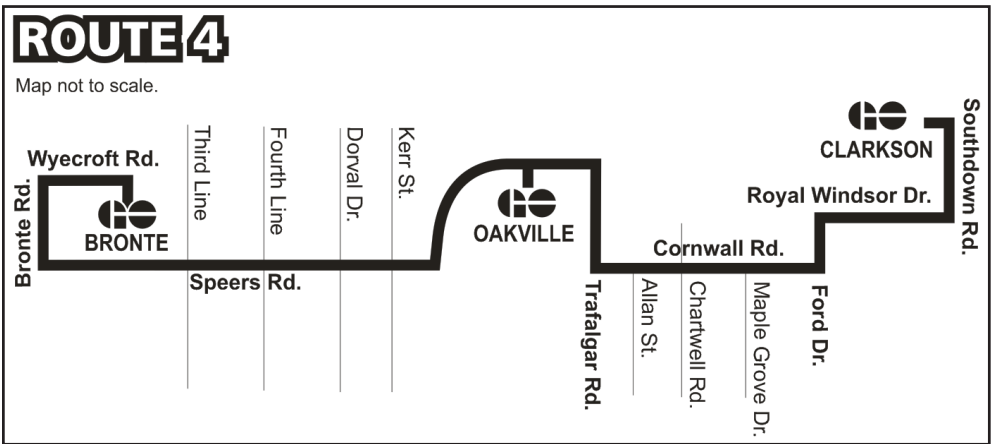

**Late Night Service**  
 departs from the Oakville GO station at 11:40 p.m., 12:30 and 1:30 a.m., Monday to Saturday, and 7:40 p.m. on Sunday and holidays. Let the driver know the nearest bus stop to your destination within Oakville. Drop-off service covers up to Winston Churchill Blvd. only.

## ROUTE 4

Map not to scale.

**Late Night Service**  
 departs from the Oakville GO station at 11:40 p.m., 12:30 and 1:30 a.m., Monday to Saturday, and 7:40 p.m. on Sunday and holidays. Let the driver know the nearest bus stop to your destination within Oakville. Drop-off service covers up to Winston Churchill Blvd. only.

**Oakville Transit**  
 430 Wycroft Road  
 8:30 a.m. - 4:30 p.m.  
 Monday - Friday

**Mailing Address**  
 Oakville Transit  
 1225 Trafalgar Road  
 Oakville, ON L6H 0H3

[oakvilletransit.ca](http://oakvilletransit.ca)  
 @oakvilletransit  
 Info Line 905-815-2020  
 care-A-van 905-337-9222