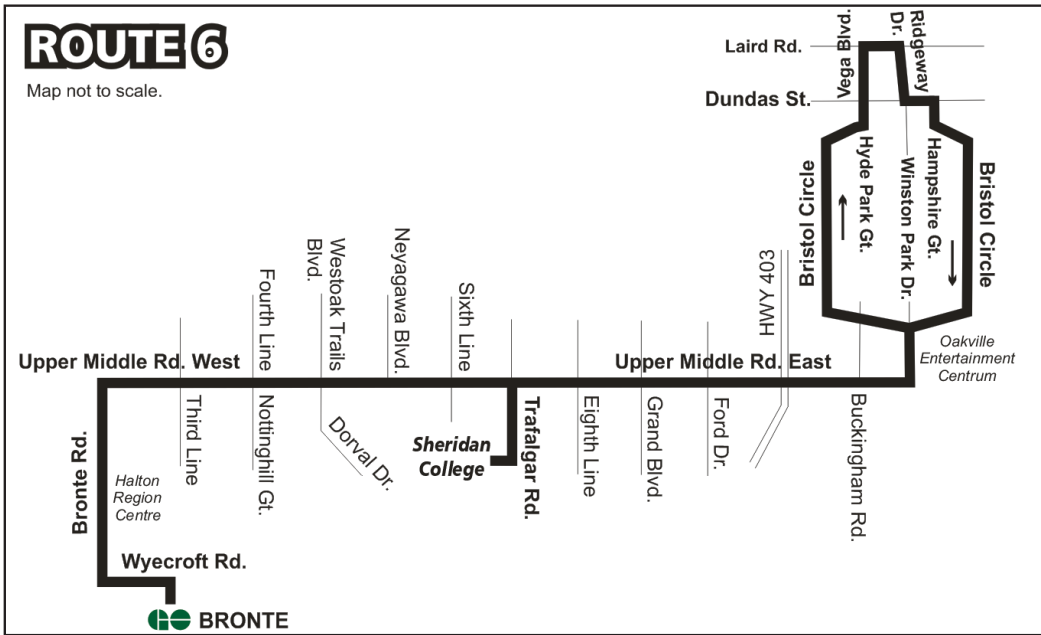

Timepoint	Bronte GO (Depart)	Upper Middle & Bronte	Upper Middle & Third Line	Upper Middle & Dorval	Upper Middle & Trafalgar	Sheridan College	Trafalgar & Upper Middle	Upper Middle & Ford	Winston Pk. & Bristol Circle	Laird & Ridgeway (Ar.)	Laird & Ridgeway (Dp.)	Winston Pk. & Bristol Circle	Upper Middle & Ford	Upper Middle & Golden Briar	Sheridan College	Upper Middle & Oak Springs	Upper Middle & Dorval	Upper Middle & Third Line	Upper Middle & Bronte	Bronte GO (Arrive)
Saturday																				
Eastbound to Laird & Ridgeway											Westbound to Bronte GO									
a.m.	--	--	--	--	--	--	--	--	--	--	7:21	7:28	7:31	7:36	7:41	7:44	7:50	7:54	7:57	8:05
	7:38	7:45	7:48	7:52	7:57	8:02	8:05	8:10	8:13	8:20	8:21	8:28	8:31	8:36	8:41	8:44	8:50	8:54	8:57	9:05
	8:38	8:45	8:48	8:52	8:57	9:02	9:05	9:10	9:13	9:20	9:21	9:28	9:31	9:36	9:41	9:44	9:50	9:54	9:57	10:05
	9:38	9:45	9:48	9:52	9:57	10:02	10:05	10:10	10:13	10:20	10:21	10:28	10:31	10:36	10:41	10:44	10:50	10:54	10:57	11:05
<i>and every 60 minutes until</i>											<i>and every 60 minutes until</i>									
p.m.	5:38	5:45	5:48	5:52	5:57	6:02	6:05	6:10	6:13	6:20	6:21	6:28	6:31	6:36	6:41	6:44	6:50	6:54	6:57	7:05
	6:38	6:45	6:48	6:52	6:57	7:02	7:05	7:10	7:13	7:20	7:21	7:28	7:31	7:36	7:41	7:44	7:49	7:52	7:55	8:03
	7:38	7:45	7:48	7:52	7:57	8:02	8:05	8:10	8:13	8:20	8:21	8:28	8:31	8:36	8:41	8:44	8:49	8:52	8:55	9:03
	8:38	8:45	8:48	8:52	8:57	9:02	9:05	9:10	9:13	9:20	9:21	9:28	9:31	9:36	9:41	9:44	9:49	9:52	9:55	10:03
	9:38	9:45	9:48	9:52	9:57	10:02	10:05	10:10	10:13	10:20	10:21	10:28	10:31	10:36	10:41	10:44	10:49	10:52	10:55	11:03
	10:38	10:45	10:48	10:52	10:57	11:02	11:05	11:10	11:13	11:20	11:21	11:28	11:31	11:36	11:41	11:44	11:49	11:52	11:55	12:03
Sunday / Holidays																				
Eastbound to Laird & Ridgeway											Westbound to Bronte GO									
a.m.	--	--	--	--	--	--	--	--	--	--	8:21	8:28	8:31	8:36	8:41	8:44	8:50	8:54	8:57	9:05
	8:38	8:45	8:48	8:52	8:57	9:02	9:05	9:10	9:13	9:20	9:21	9:28	9:31	9:36	9:41	9:44	9:50	9:54	9:57	10:05
	9:38	9:45	9:48	9:52	9:57	10:02	10:05	10:10	10:13	10:20	10:21	10:28	10:31	10:36	10:41	10:44	10:50	10:54	10:57	11:05
	10:38	10:45	10:48	10:52	10:57	11:02	11:05	11:10	11:13	11:20	11:21	11:28	11:31	11:36	11:41	11:44	11:50	11:54	11:57	12:05
<i>and every 60 minutes until</i>											<i>and every 60 minutes until</i>									
p.m.	4:38	4:45	4:48	4:52	4:57	5:02	5:05	5:10	5:13	5:20	5:21	5:28	5:31	5:36	5:41	5:44	5:50	5:54	5:57	6:05
	5:38	5:45	5:48	5:52	5:57	6:02	6:05	6:10	6:13	6:20	6:21	6:28	6:31	6:36	6:41	6:44	6:50	6:54	6:57	7:05
	6:38	6:45	6:48	6:52	6:57	7:02	7:05	7:10	7:13	7:20	7:21	7:28	7:31	7:36	7:41	7:44	7:50	7:54	7:57	8:05
	7:38	7:45	7:48	7:52	7:57	8:02	8:05	8:10	8:13	8:20	--	--	--	--	--	--	--	--	--	--
	7:38	7:45	7:48	7:52	7:57	8:02	8:05	8:10	8:13	8:20	--	--	--	--	--	--	--	--	--	--

Late Night Service

departs from the Oakville GO station at 11:40 p.m., 12:30 and 1:30 a.m.,

Monday to Saturday, and 7:40 p.m. on Sunday and holidays. Let the driver know the nearest bus stop to your destination within Oakville.

Have you tried real-time bus tracking?

Track your bus at oakvilletransit.ca or download the Oakville Transit mobile app.

Oakville Transit

430 Wycroft Road
8:30 a.m. - 4:30 p.m.
Monday - Friday

oakvilletransit.ca
[@oakvilletransit](https://twitter.com/oakvilletransit)

Mailing Address

Oakville Transit
1225 Trafalgar Road
Oakville, ON L6H 0H3

Info Line 905-815-2020
care-A-van 905-337-9222

While every effort will be made to operate our service to these timetables, all schedules including bus stop times and transfer times are based on normal traffic and weather conditions and as such are subject to change. Oakville Transit will not be responsible for any loss, damage or inconvenience that may result from any errors, omissions or service delays.