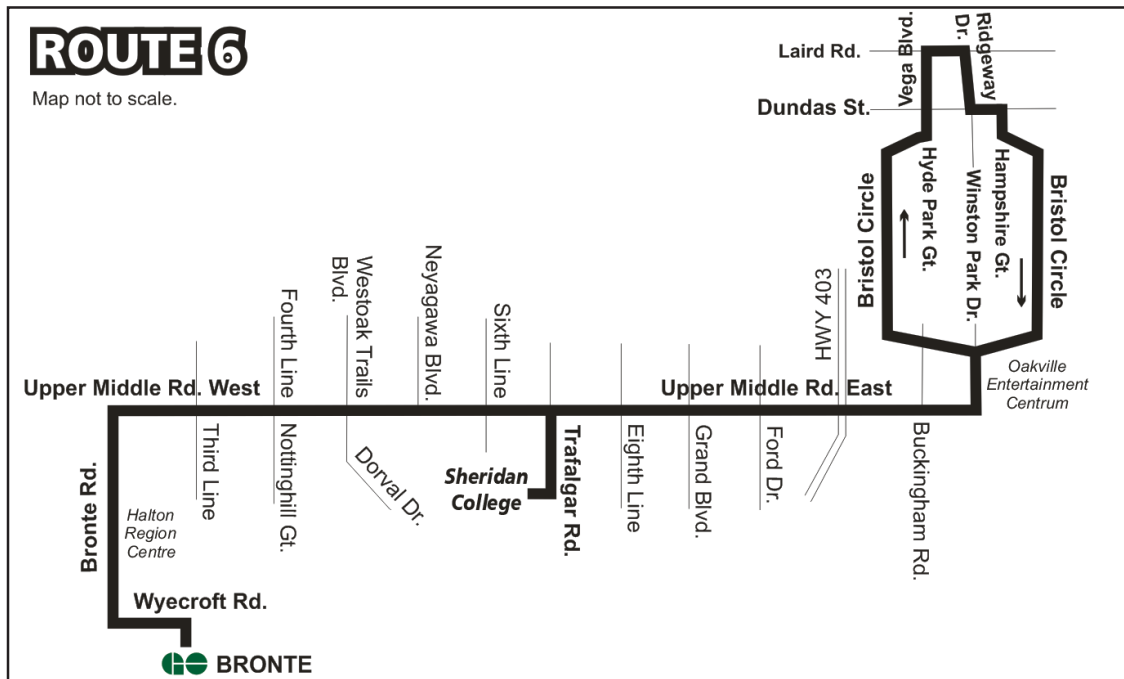

Late Night Service departs from the Oakville GO station at 11:40 p.m., 12:30 and 1:30 a.m., Monday to Saturday, and 7:40 p.m. on Sunday and holidays. Let the driver know the nearest bus stop to your destination within Oakville.

Have you tried real-time bus tracking?
Track your bus at oakvilletransit.ca or download the Oakville Transit mobile app.

Download on the **App Store** | GET IT ON **Google play**

Oakville Transit
430 Wyecroft Road
8:30 a.m. - 4:30 p.m.
Monday - Friday

Mailing Address
Oakville Transit
1225 Trafalgar Road
Oakville, ON L6H 0H3

oakvilletransit.ca
[@oakvilletransit](https://twitter.com/oakvilletransit)

Info Line 905-815-2020
care-A-van 905-337-9222

While every effort will be made to operate our service to these timetables, all schedules including bus stop times and transfer times are based on normal traffic and weather conditions and as such are subject to change. Oakville Transit will not be responsible for any loss, damage or inconvenience that may result from any errors, omissions or service delays.