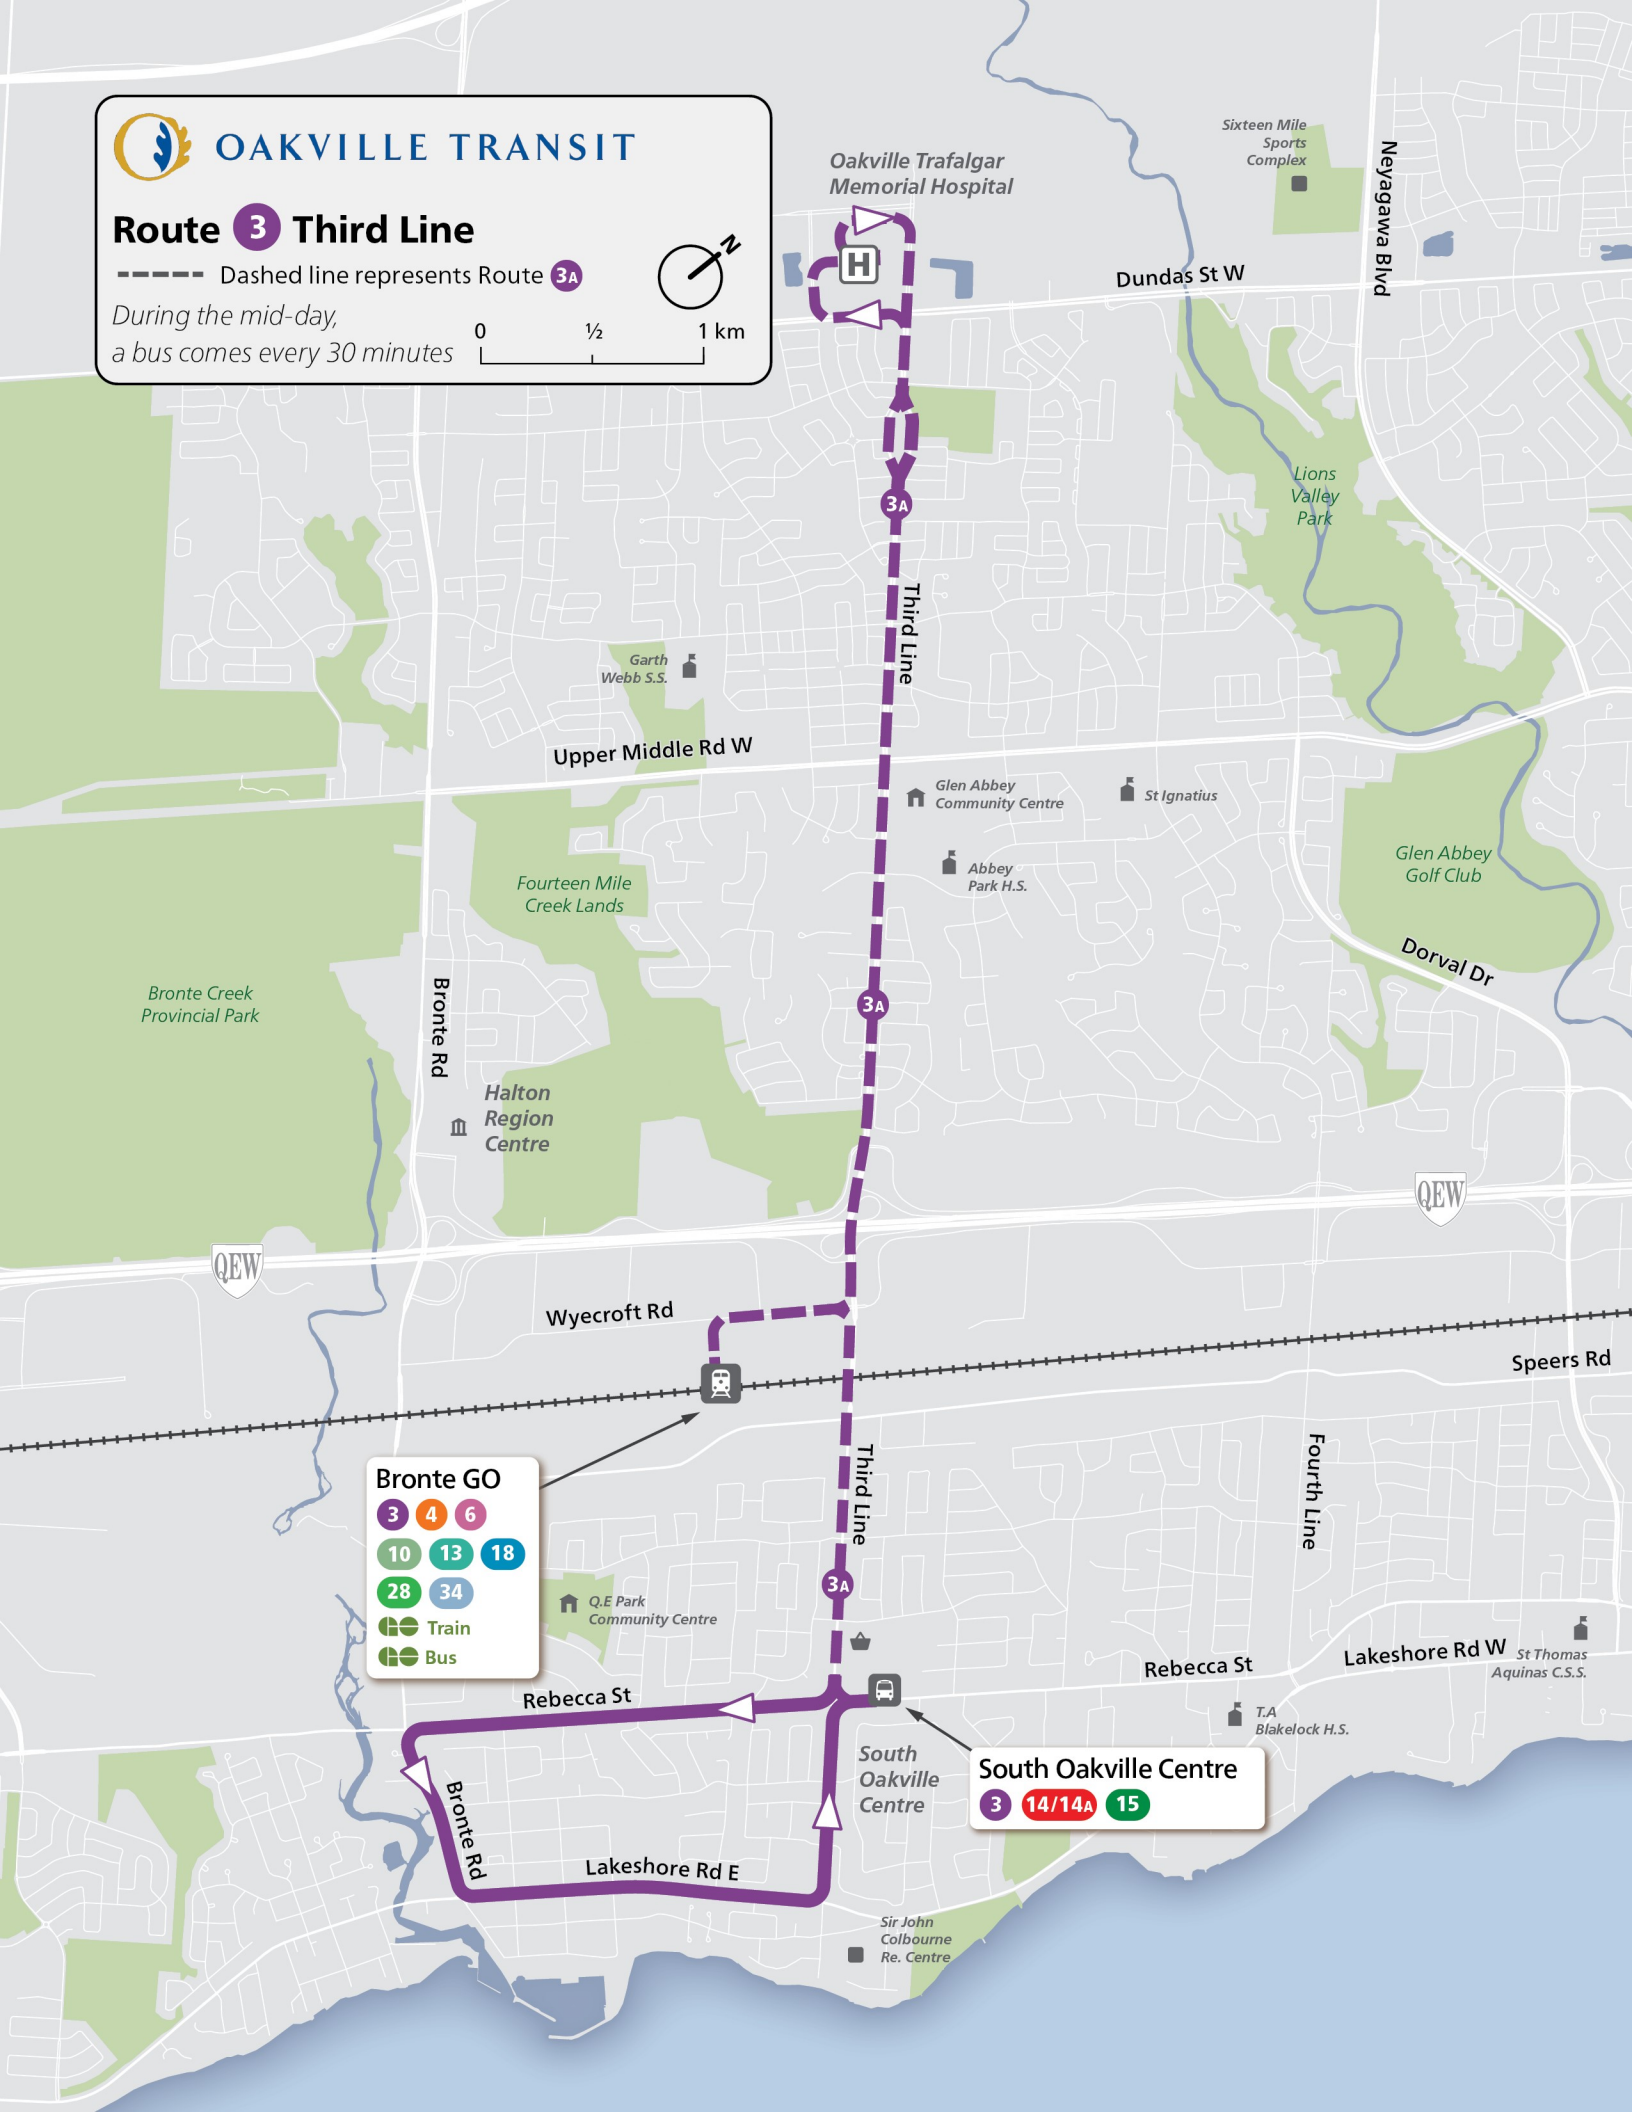

OAKVILLE TRANSIT

Route 3 Third Line

----- Dashed line represents Route 3A

During the mid-day,
a bus comes every 30 minutes

0 1/2 1 km

Oakville Trafalgar Memorial Hospital

Sixteen Mile Sports Complex

Dundas St W

Neyagawa Blvd

Lions Valley Park

Garth Webb S.S.

Upper Middle Rd W

Glen Abbey Community Centre

St Ignatius

Abbey Park H.S.

Fourteen Mile Creek Lands

- 3 4 6
- 10 13 18
- 28 34
- Train
- Bus

Q.E Park Community Centre

Rebecca St

Third Line

Fourth Line

Rebecca St

Lakeshore Rd W

St Thomas Aquinas C.S.S.

South Oakville Centre

South Oakville Centre

- 3 14/14A 15

T.A. Blakelock H.S.

Lakeshore Rd E

Sir John Colbourne Re. Centre