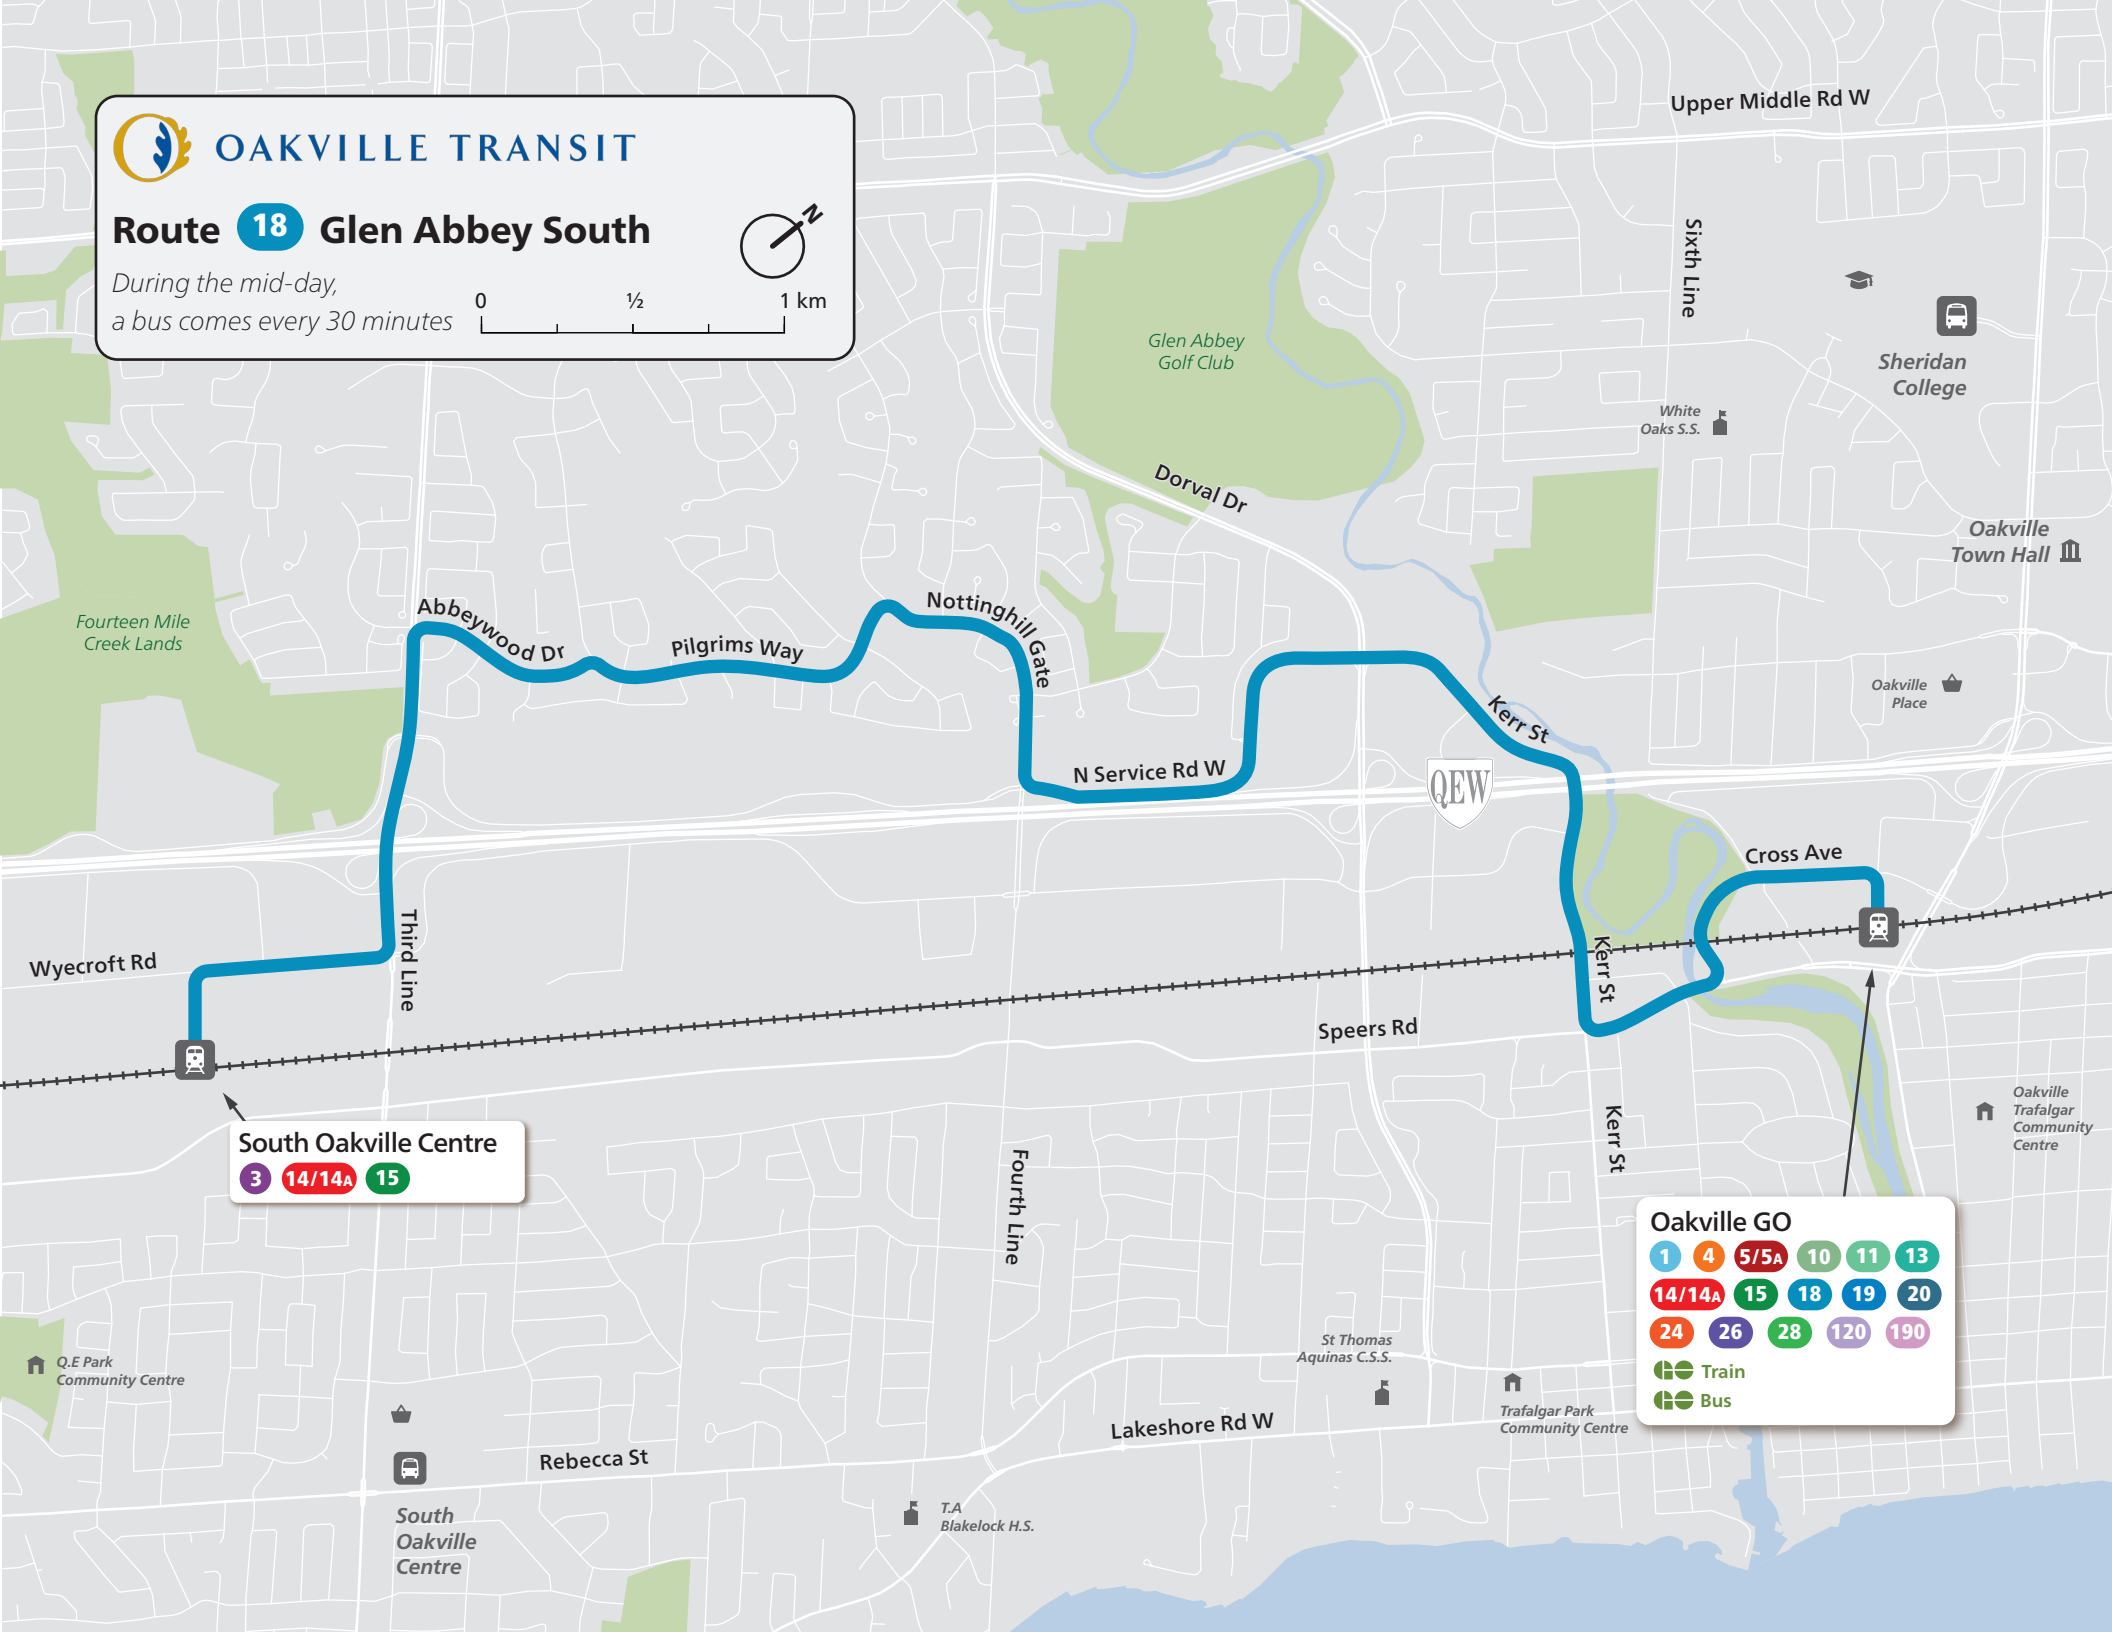

OAKVILLE TRANSIT

Route 18 Glen Abbey South

During the mid-day,
a bus comes every 30 minutes

South Oakville Centre

- 3
- 14/14A
- 15

Oakville GO

1	4	5/5A	10	11	13
14/14A	15	18	19	20	
24	26	28	120	190	

Train
 Bus

Q.E Park Community Centre

South Oakville Centre

Rebecca St

T.A Blakelock H.S.

Lakeshore Rd W

St Thomas Aquinas C.S.S.

Trafalgar Park Community Centre

Oakville Trafalgar Community Centre

Oakville Town Hall

Sheridan College

Upper Middle Rd W

Sixth Line

Glen Abbey Golf Club

Dorval Dr

Nottingham Gate

N Service Rd W

Kerr St

Cross Ave

Kerr St

Speers Rd

Fourth Line

Third Line

Wyecroft Rd

Abbeywood Dr