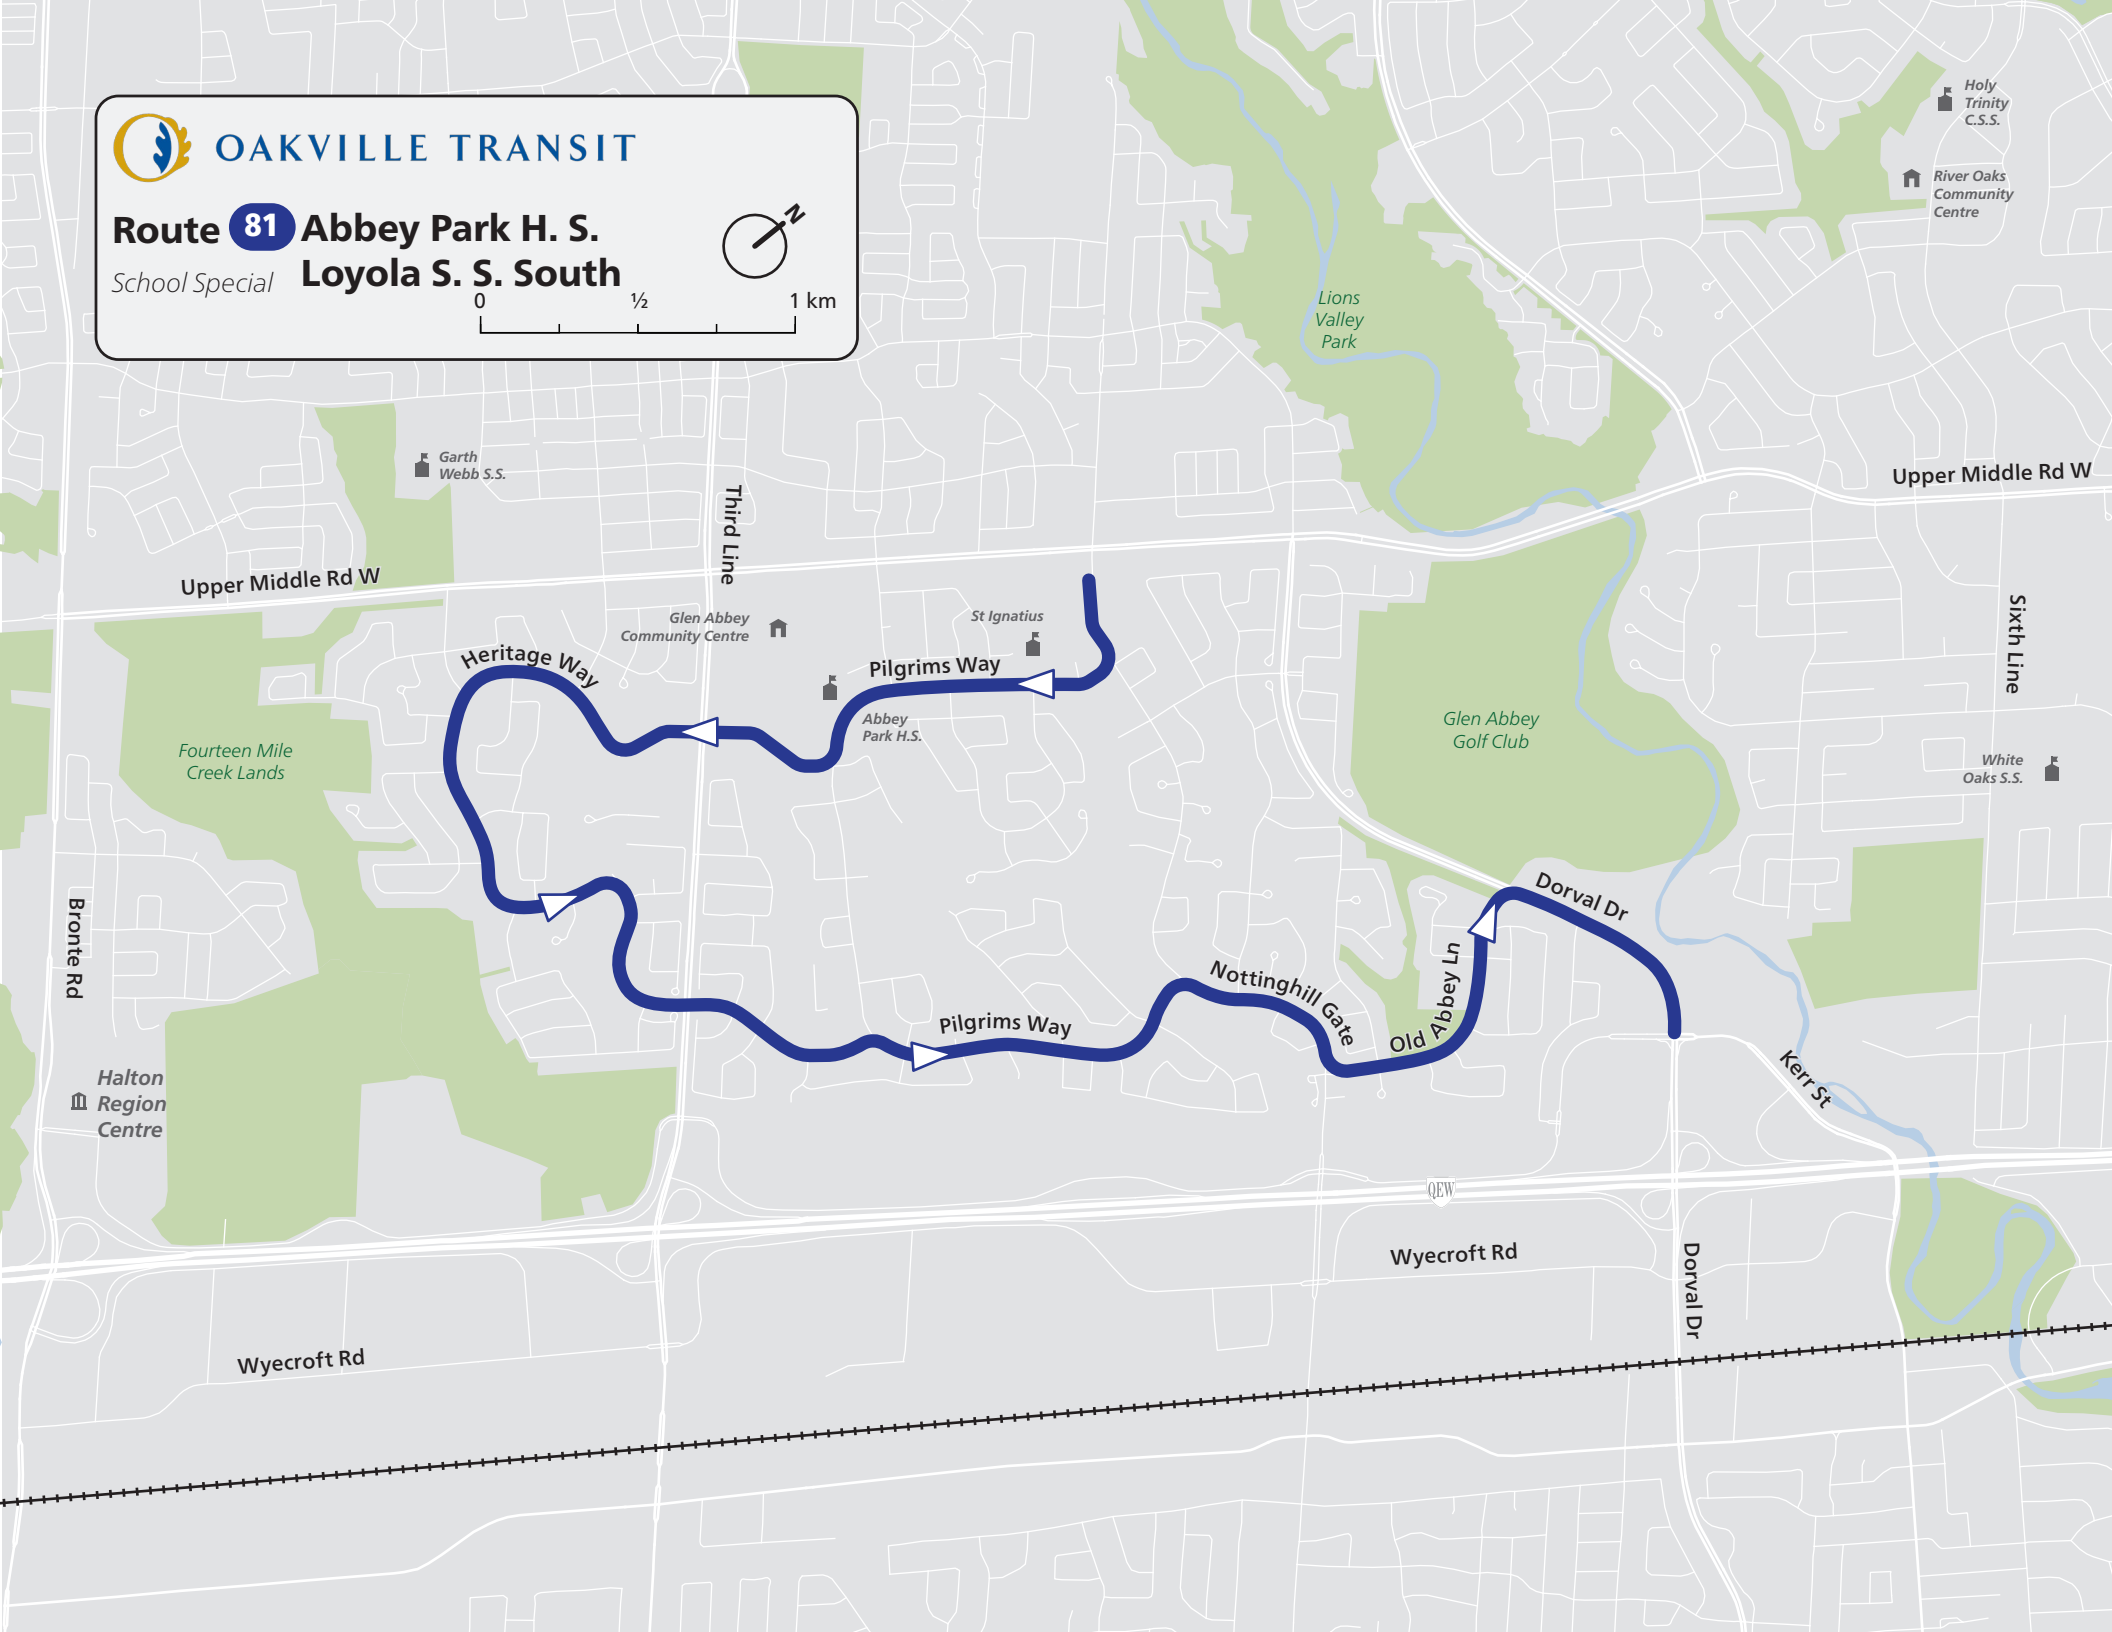

OAKVILLE TRANSIT

**Route 81** Abbey Park H. S.  
Loyola S. S. South

School Special

0 1/2 1 km

Holy Trinity C.S.S.  
River Oaks Community Centre

Lions Valley Park

Garth Webb S.S.

Upper Middle Rd W

Third Line

Glen Abbey Community Centre

St Ignatius

Pilgrims Way

Abbey Park H.S.

Heritage Way

Fourteen Mile Creek Lands

Glen Abbey Golf Club

White Oaks S.S.

Upper Middle Rd W

Sixth Line

Bronte Rd

Halton Region Centre

Dorval Dr

Nottingham Gate

Old Abbey Ln

Pilgrims Way

Kerr St

Wyecroft Rd

Wyecroft Rd

Dorval Dr

QEW