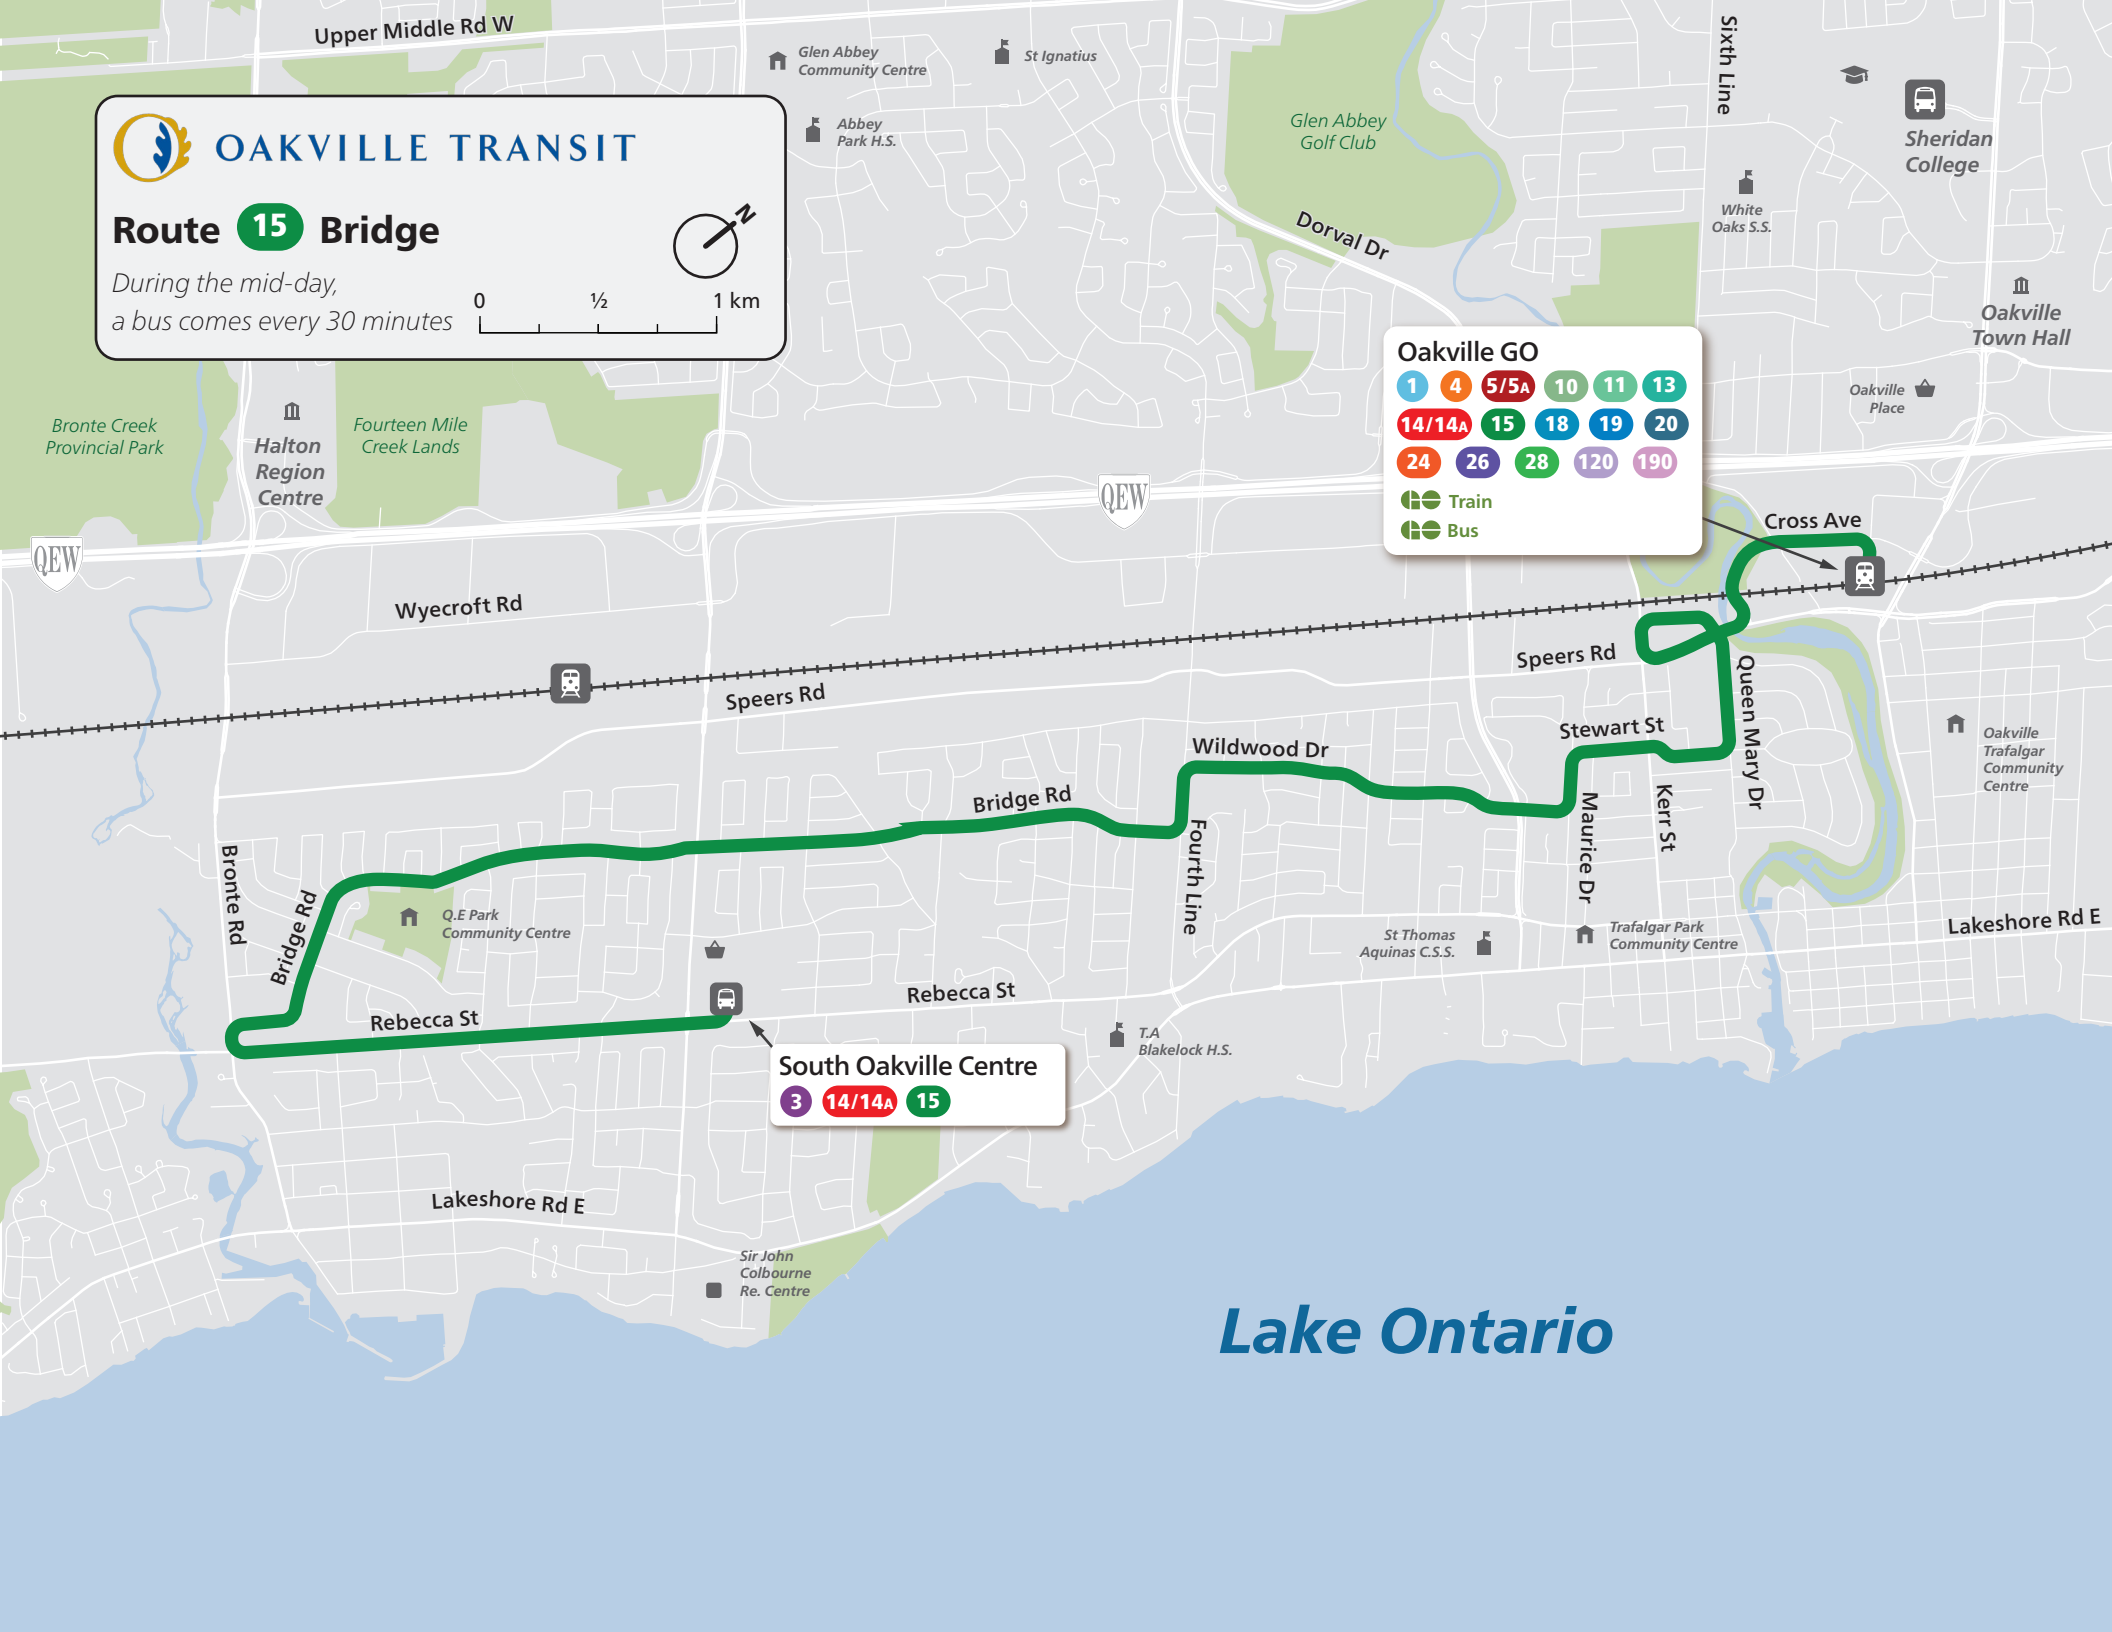

# Route 15 Bridge

During the mid-day,  
a bus comes every 30 minutes

**Oakville GO**

|        |    |      |     |     |    |
|--------|----|------|-----|-----|----|
| 1      | 4  | 5/5A | 10  | 11  | 13 |
| 14/14A | 15 | 18   | 19  | 20  |    |
| 24     | 26 | 28   | 120 | 190 |    |

Train  
 Bus

**South Oakville Centre**

|   |        |    |
|---|--------|----|
| 3 | 14/14A | 15 |
|---|--------|----|

# Lake Ontario