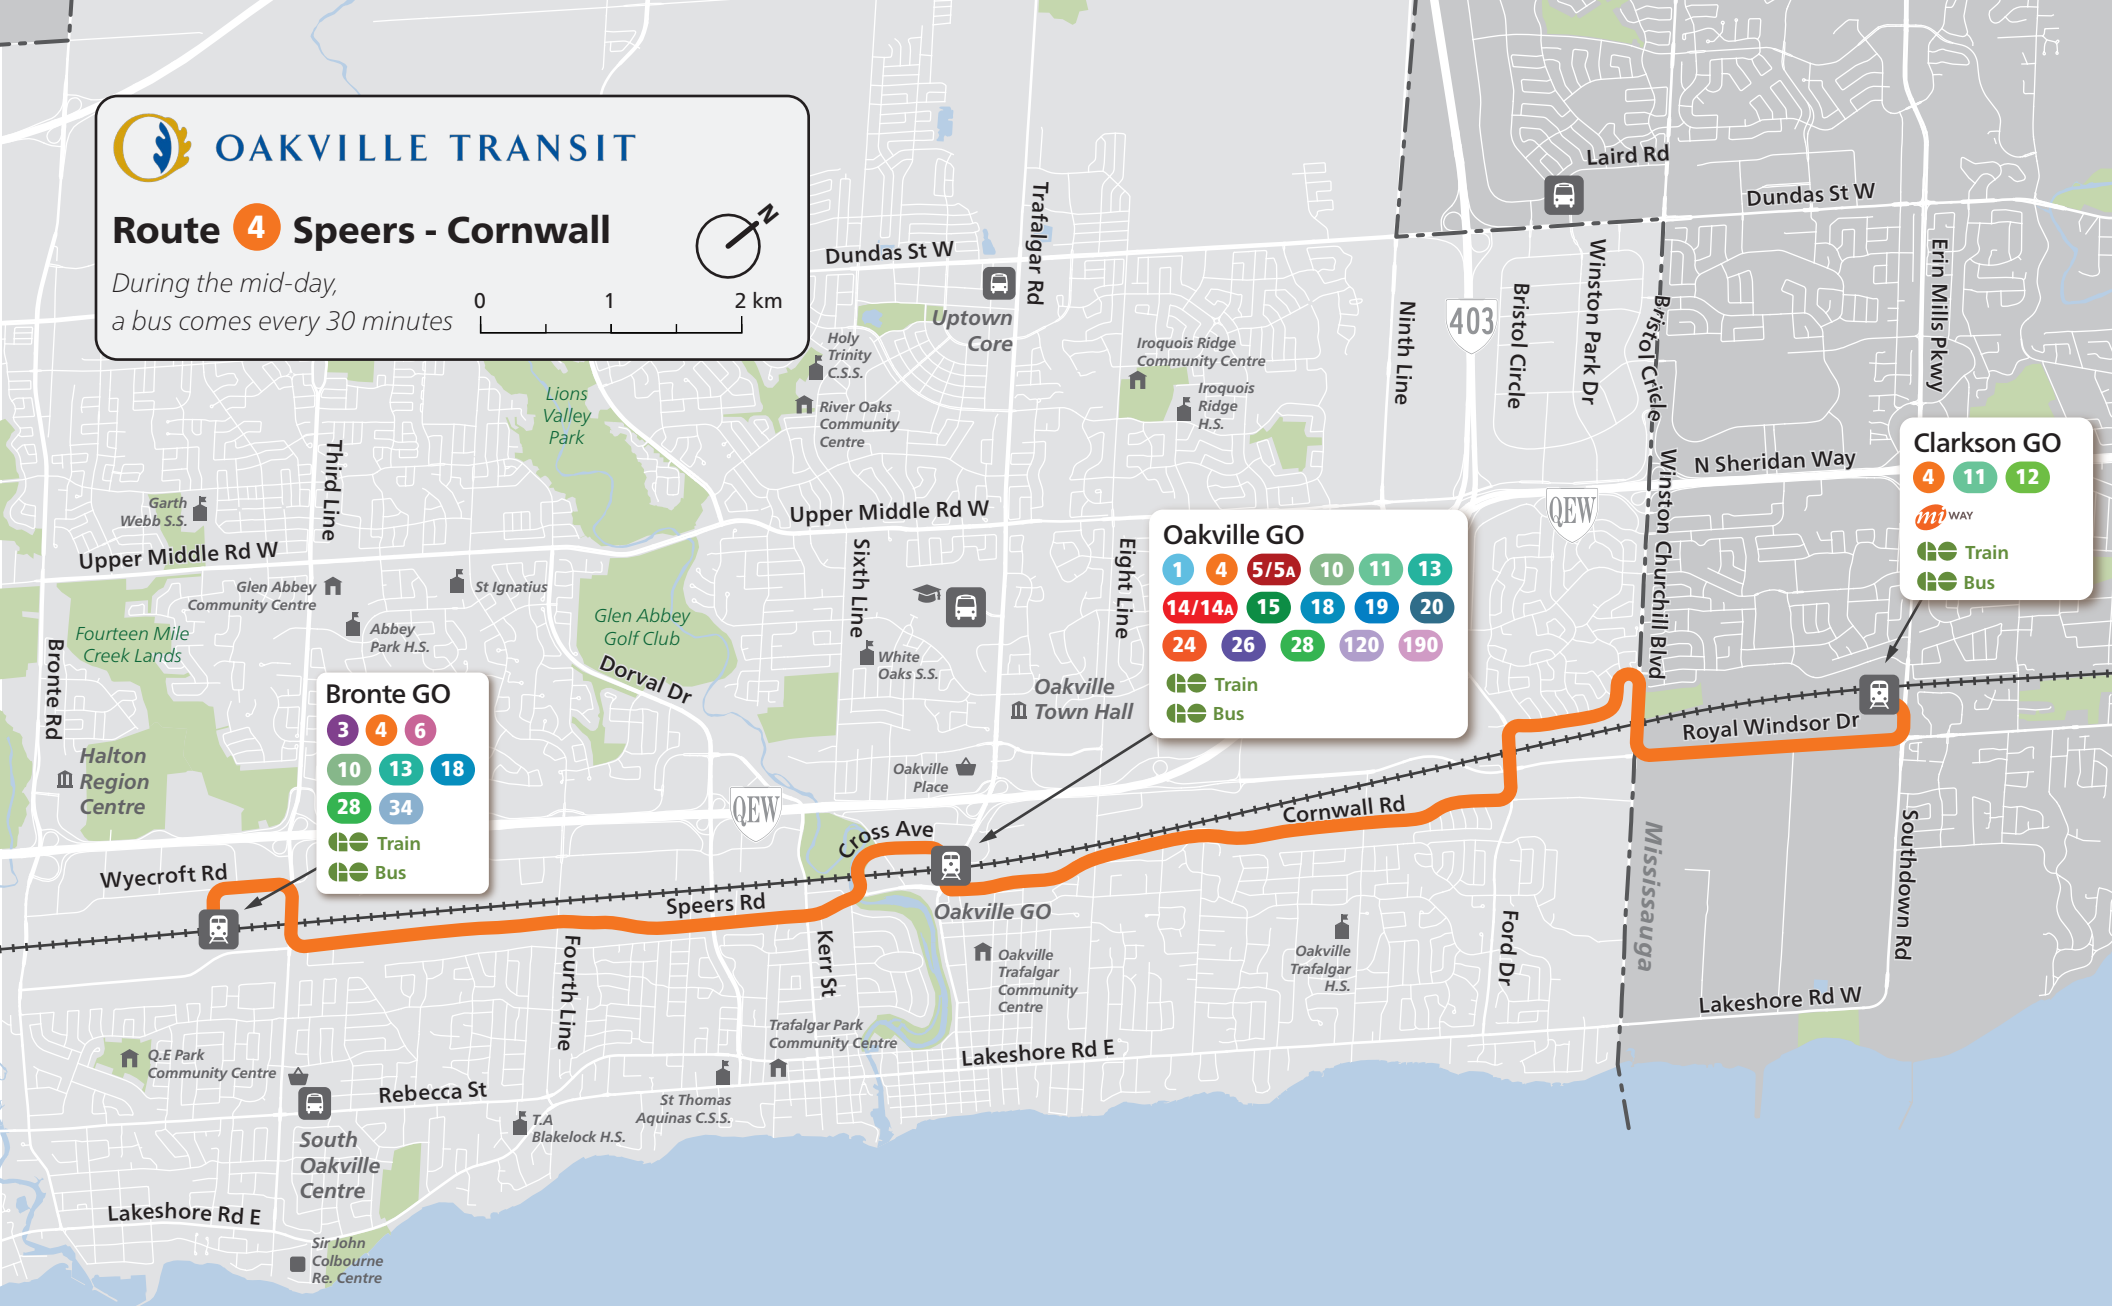

# Route 4 Speers - Cornwall

During the mid-day,  
a bus comes every 30 minutes

**Bronte GO**

- 3 4 6
- 10 13 18
- 28 34
- Train
- Bus

**Oakville GO**

- 1 4 5/5A 10 11 13
- 14/14A 15 18 19 20
- 24 26 28 120 190
- Train
- Bus

**Clarkson GO**

- 4 11 12
- miWAY
- Train
- Bus

## Lake Ontario