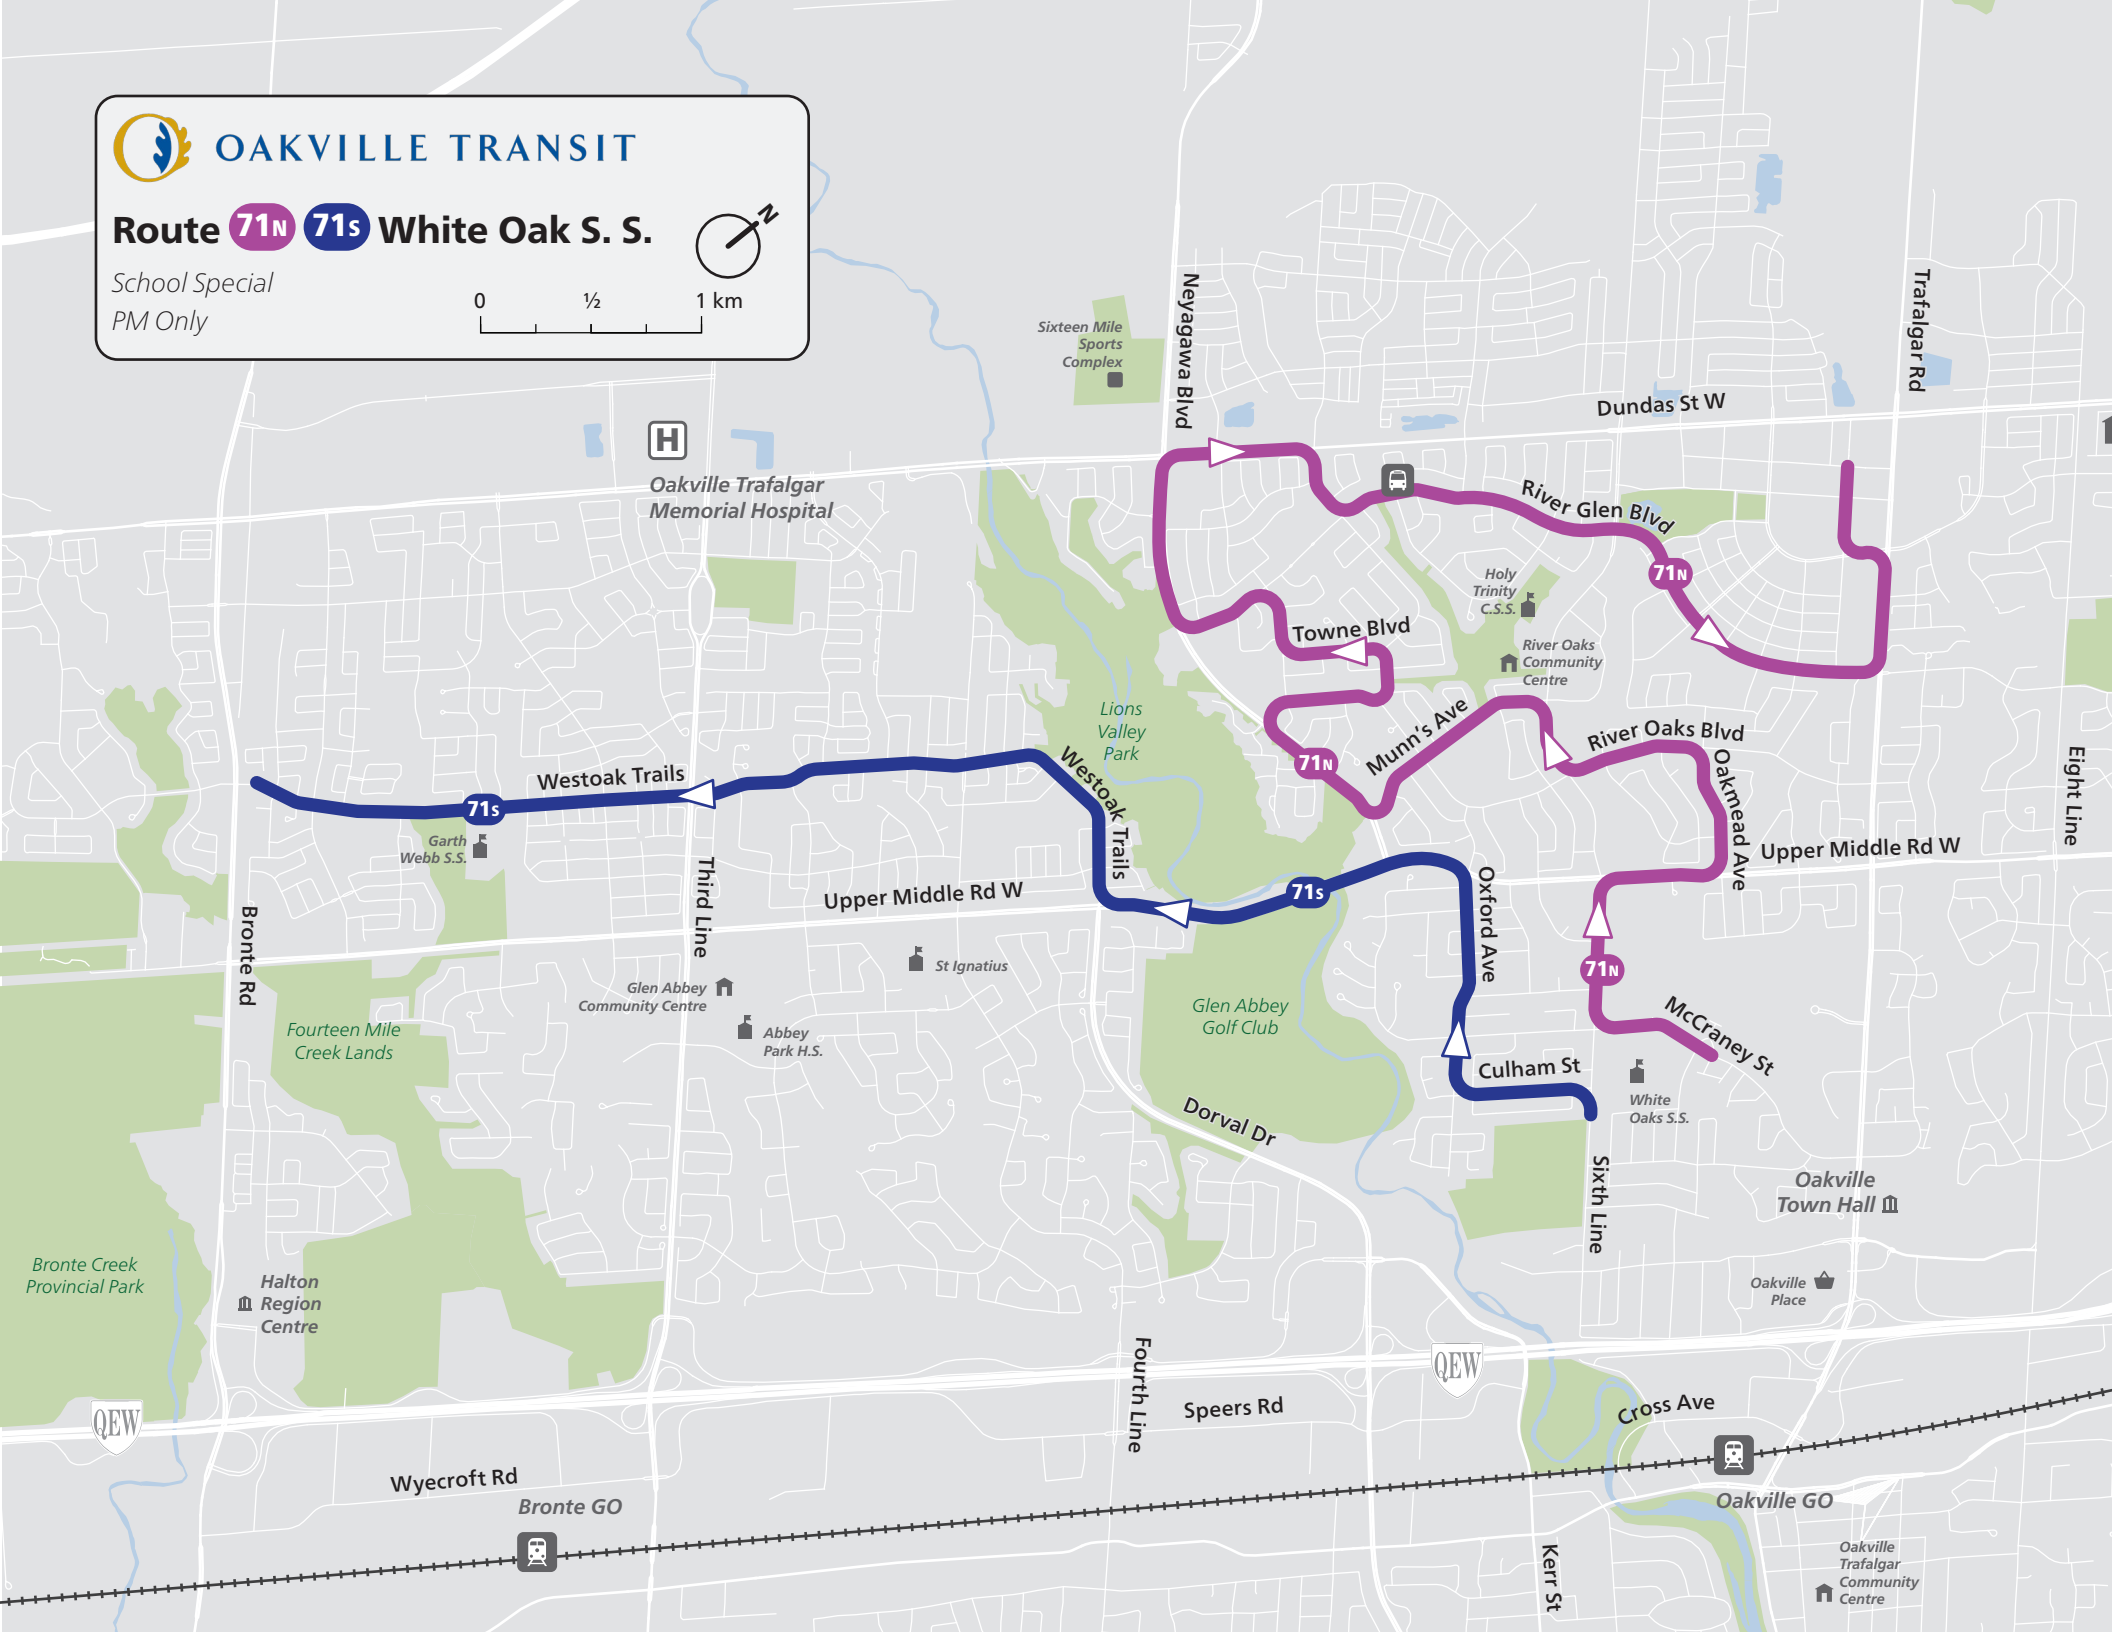

Route 71N 71s White Oak S.S.

School Special
PM Only

Oakville Trafalgar
Memorial Hospital

Sixteen Mile
Sports
Complex

Dundas St W

Trafalgar Rd

River Glen Blvd

Towne Blvd

River Oaks Blvd

Westoak Trails

71s

71N

Munn's Ave

Oakmead Ave

Upper Middle Rd W

Bronte Rd

Glen Abbey
Community Centre

Abbey
Park H.S.

St Ignatius

Dorval Dr

Glen Abbey
Golf Club

Culham St

White
Oaks S.S.

Sixth Line

Oakville
Town Hall

Oakville
Place

Bronte Creek
Provincial Park

Halton
Region
Centre

Wycroft Rd

Bronte GO

Speers Rd

QEW